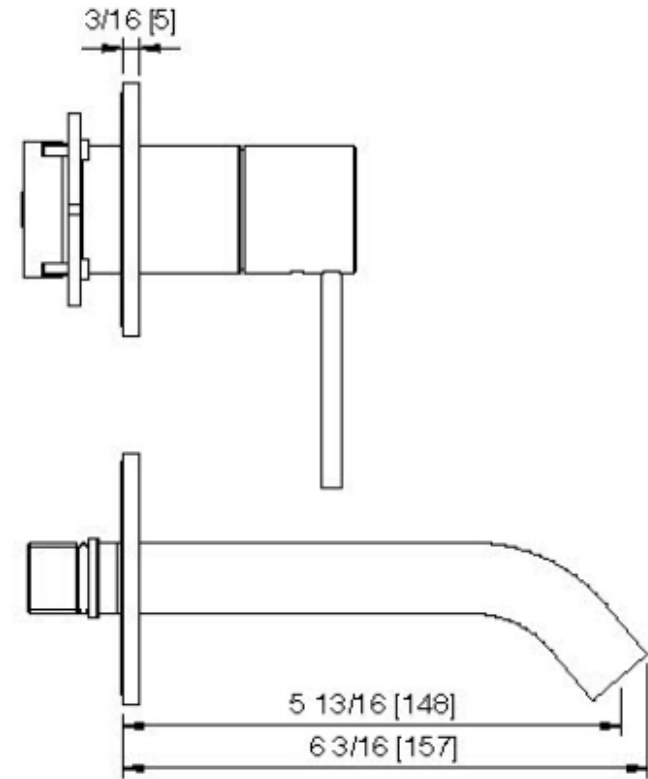

13D2__01

Wallmount lavatory faucet – Requires rough AA51A5ZZ01

FINISHES:

FROSTED INOX

RUBINETTERIE
treemme
instruments for water