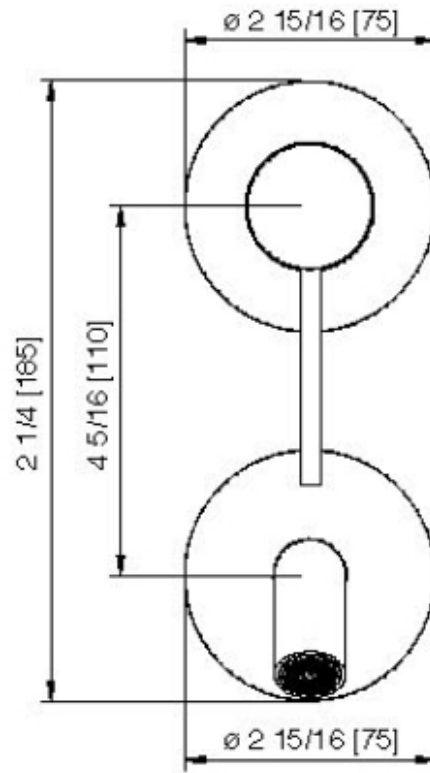

13D2__01

Wallmount lavatory faucet – Requires rough AA51A5ZZ01

FINISHES:

FROSTED INOX

RUBINETTERIE
treemme
instruments for water