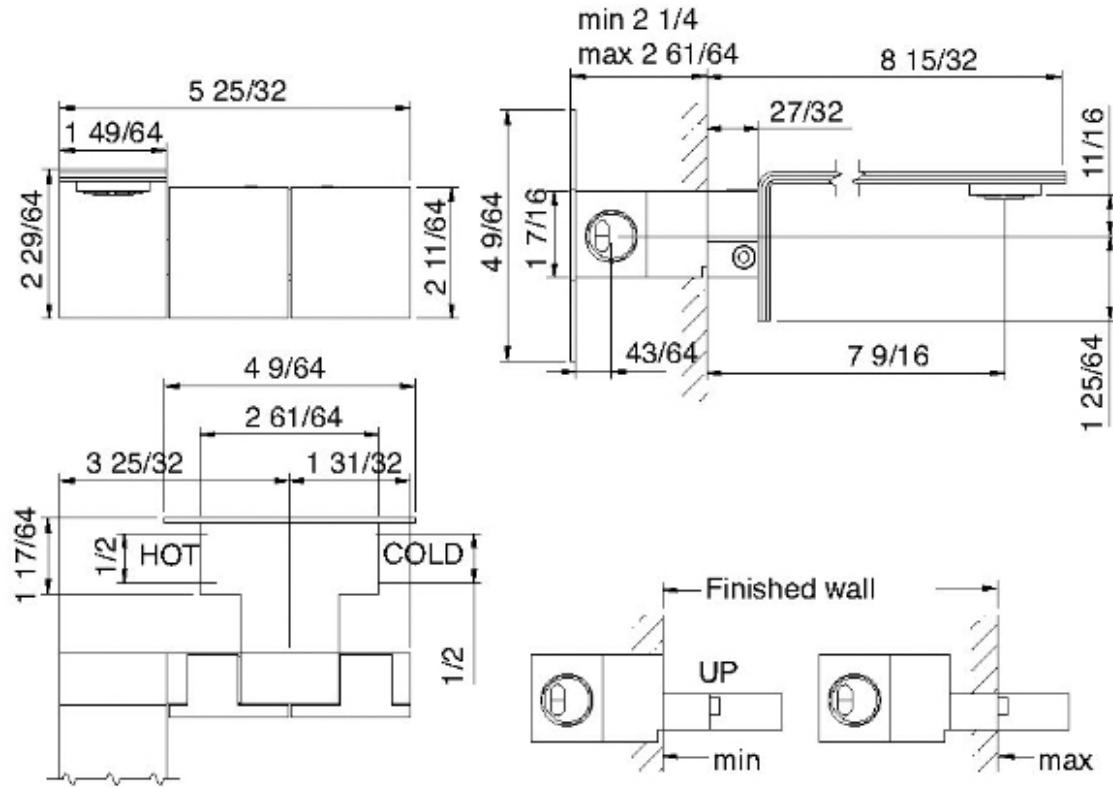

2551__10

Wallmount lavatory faucet with two levers

FINISHES:

FROSTED INOX

tremme RUBINETTERIE
instruments for water