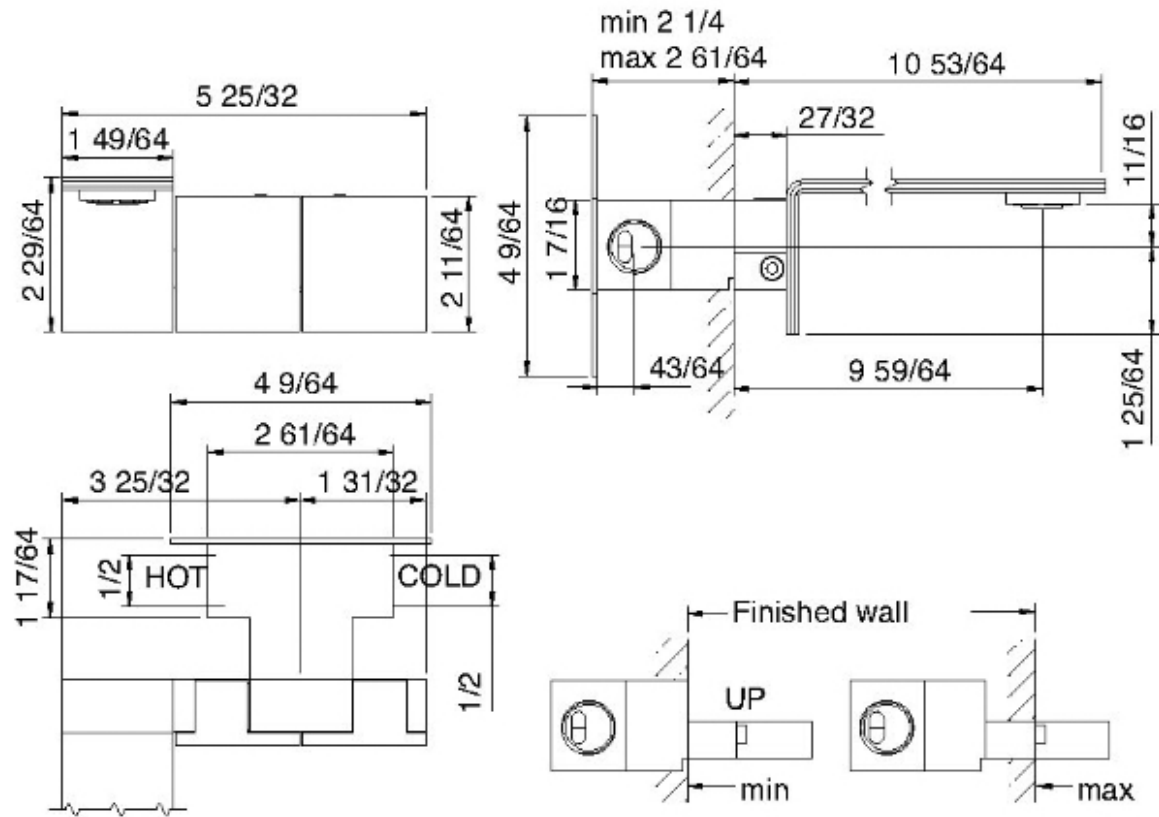

2552__10

Long wallmount lavatory faucet with two levers

FINISHES:

FROSTED INOX

RUBINETTERIE
tremme
instruments for water