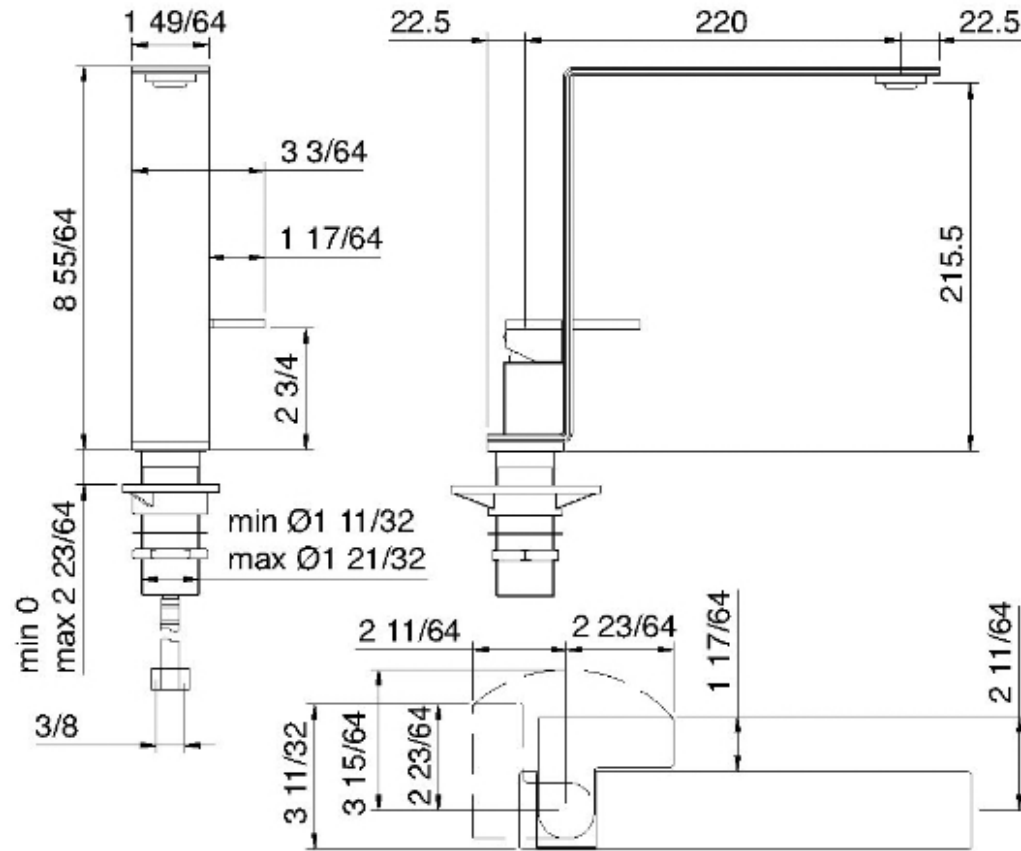

# 2834

Single stream mode bar & kitchen faucet

FINISHES:

FROSTED INOX

RUBINETTERIE  
**tremme**  
*instruments for water*