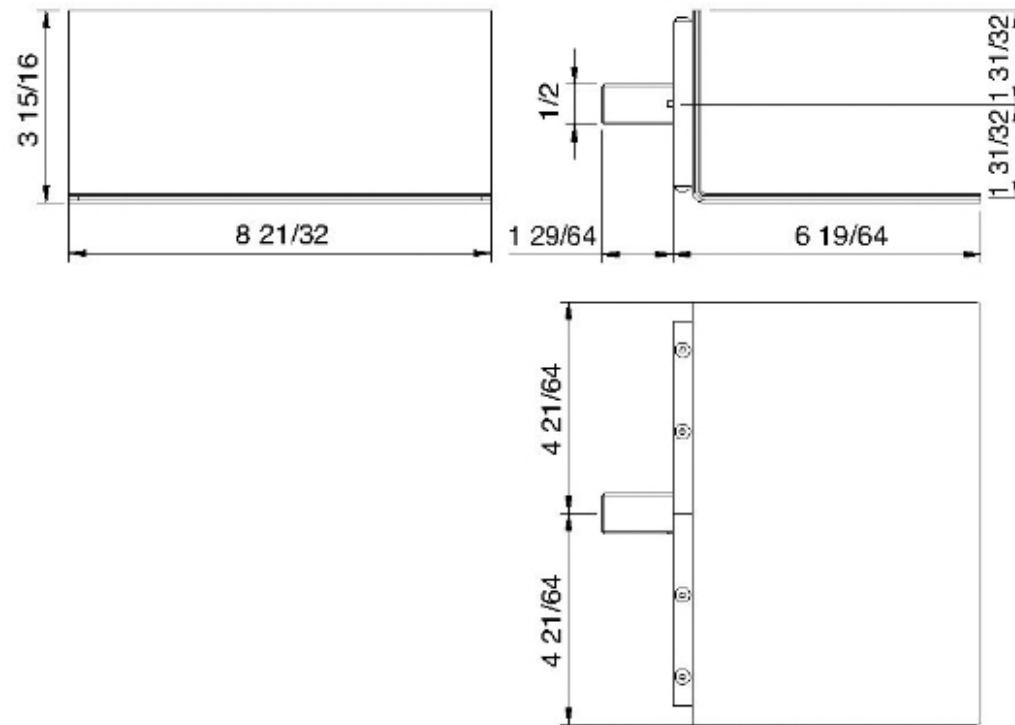

# 2847\_\_22

Wallmount cascading chute

FINISHES:

FROSTED INOX

**treeemme** RUBINETTERIE  
*instruments for water*