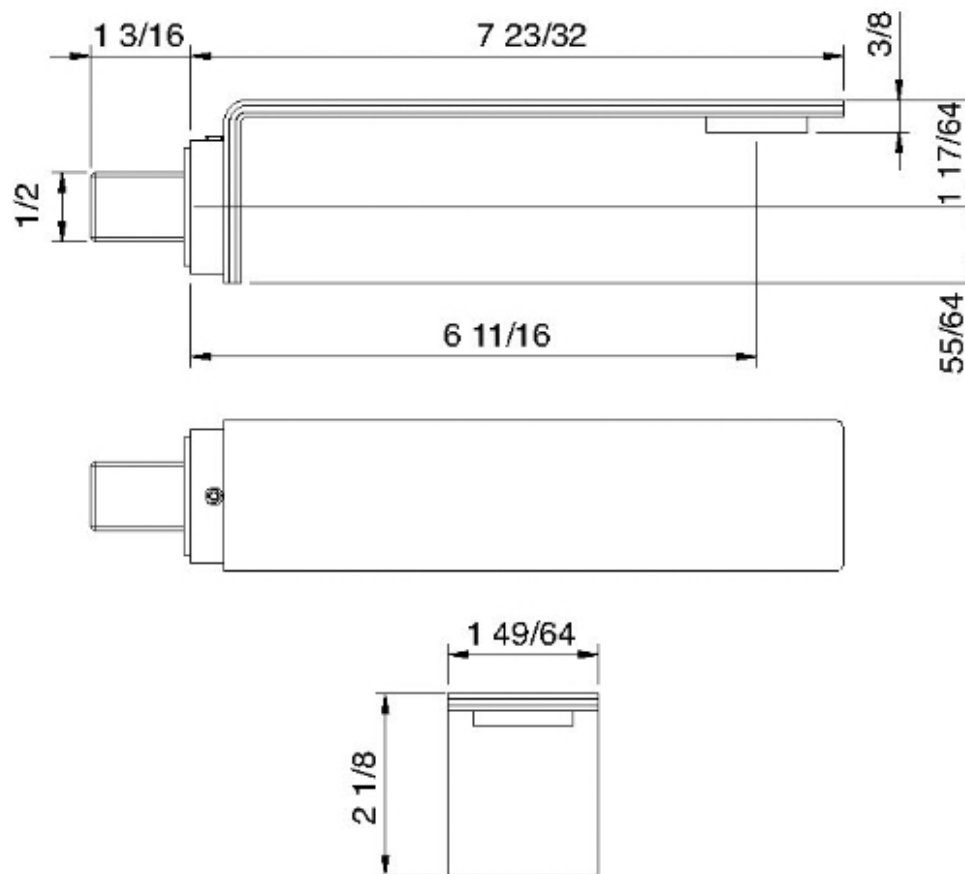

2863HF

High flow wallmount spout

FINISHES:

FROSTED INOX

treeemme RUBINETTERIE
instruments for water