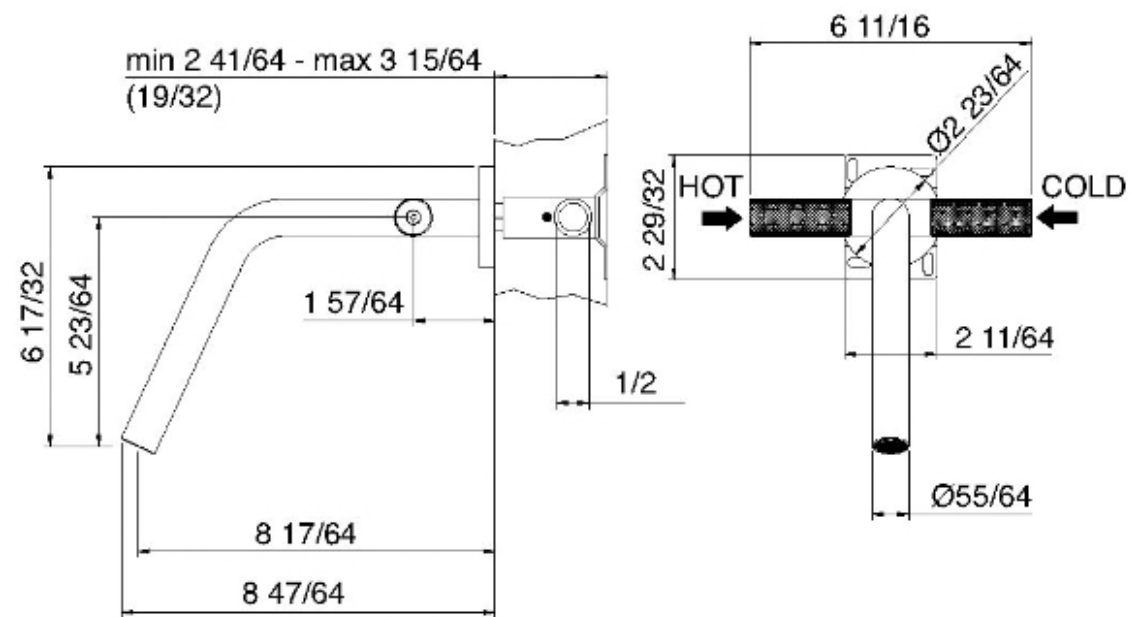

6052__03

Wallmount lavatory faucet with two handles

FINISHES:

FROSTED INOX

RUBINETTERIE
treemme
instruments for water