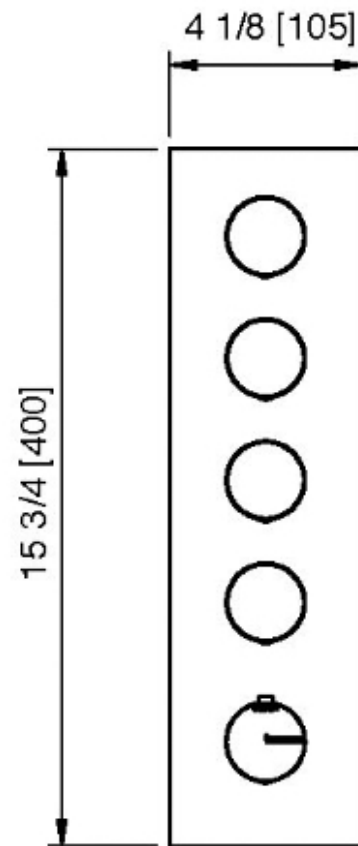

6097__31

Square trim set with knurled shut-off handles

FINISHES:

FROSTED INOX

treemme RUBINETTERIE
instruments for water