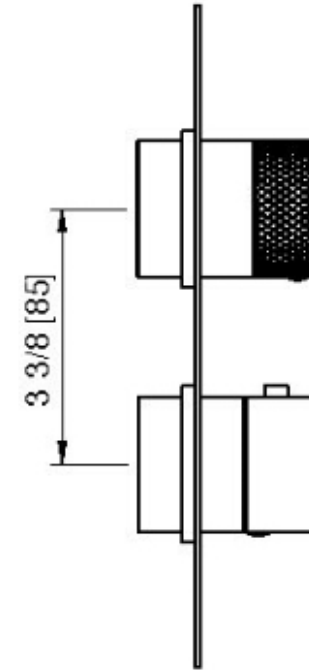

8A46__16

Square trim set with knurled shut-off handle

FINISHES:

FROSTED INOX

tremme RUBINETTERIE
instruments for water