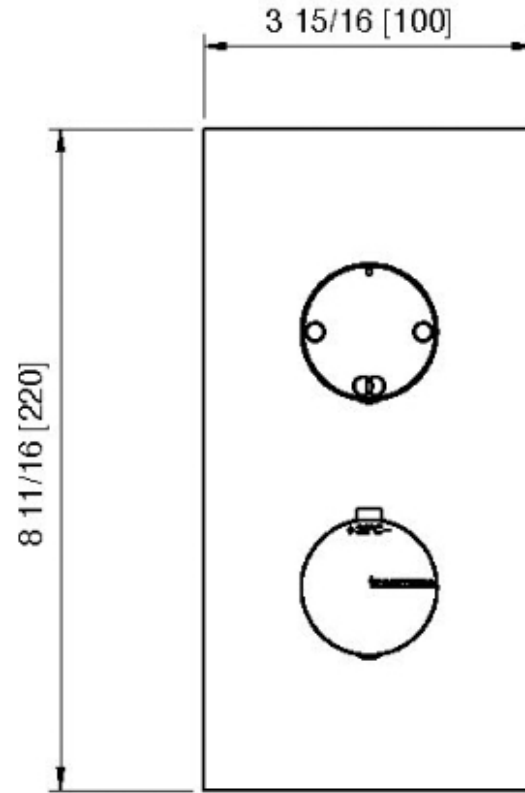

8A46__16

Square trim set with knurled shut-off handle

FINISHES:

FROSTED INOX

tremme RUBINETTERIE
instruments for water