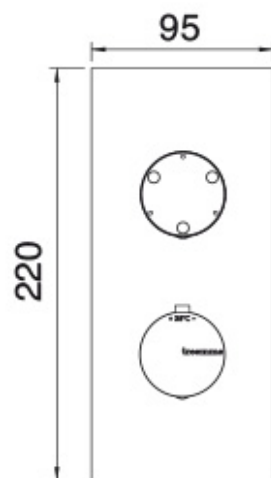

# 8A72\_\_16

Square trim set with knurled shut-off handle

FINISHES:

FROSTED INOX

**tree**<sup>RUBINETTERIE</sup>**mme**  
*instruments for water*