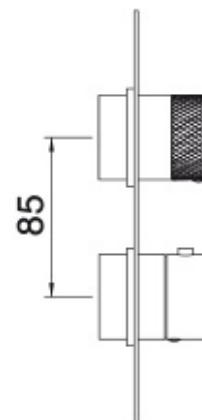

# 8A72\_\_16

Square trim set with knurled shut-off handle

FINISHES:

FROSTED INOX

**tree**<sup>RUBINETTERIE</sup>**mme**  
*instruments for water*