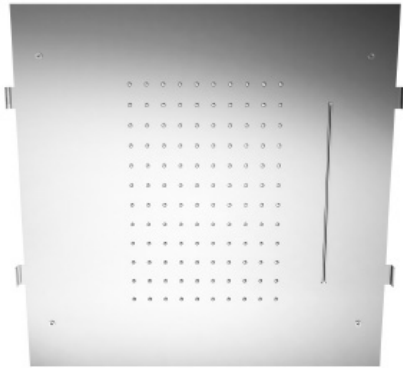

RTBR303

FINISHES:

CHROME

BRUSH NICKEL

RUBINETTERIE
treemme
instruments for water