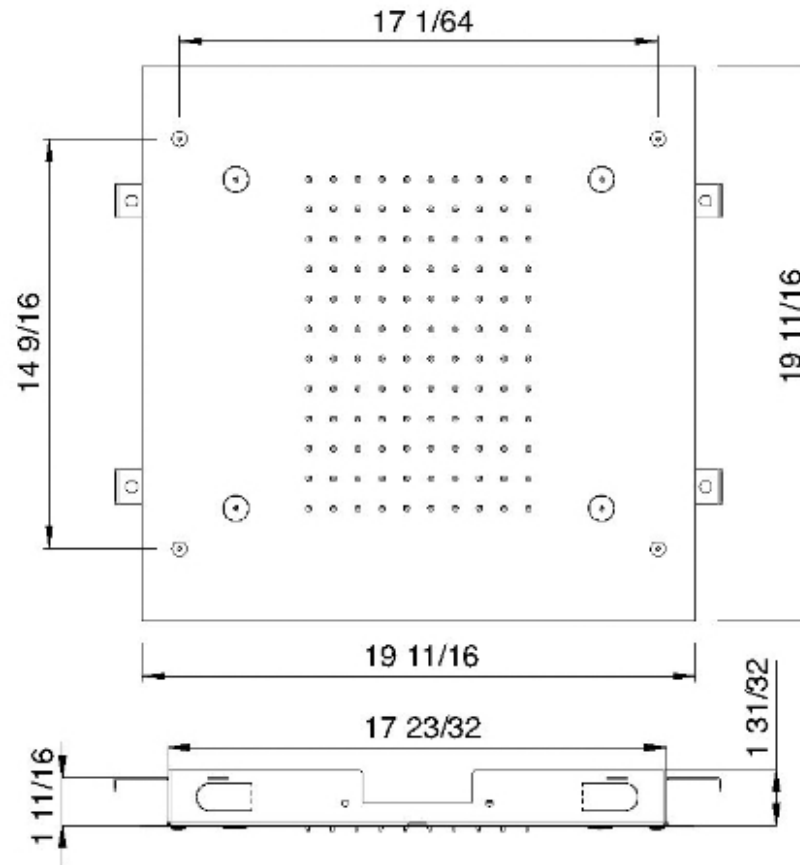

RTBR307

20" x 20" recessed rain head and mist

FINISHES:

FROSTED INOX

treeemme RUBINETTERIE
instruments for water