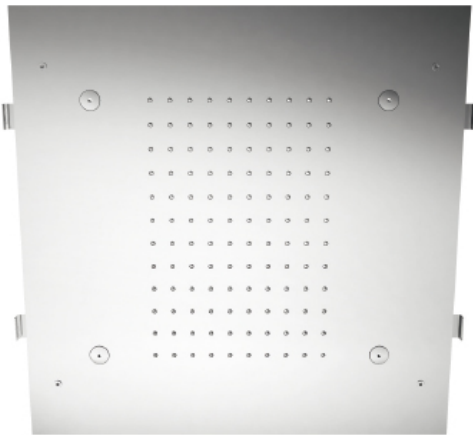

RTBR307

20" x 20" recessed rain head and mist

FINISHES:

FROSTED INOX

treeemme RUBINETTERIE
instruments for water