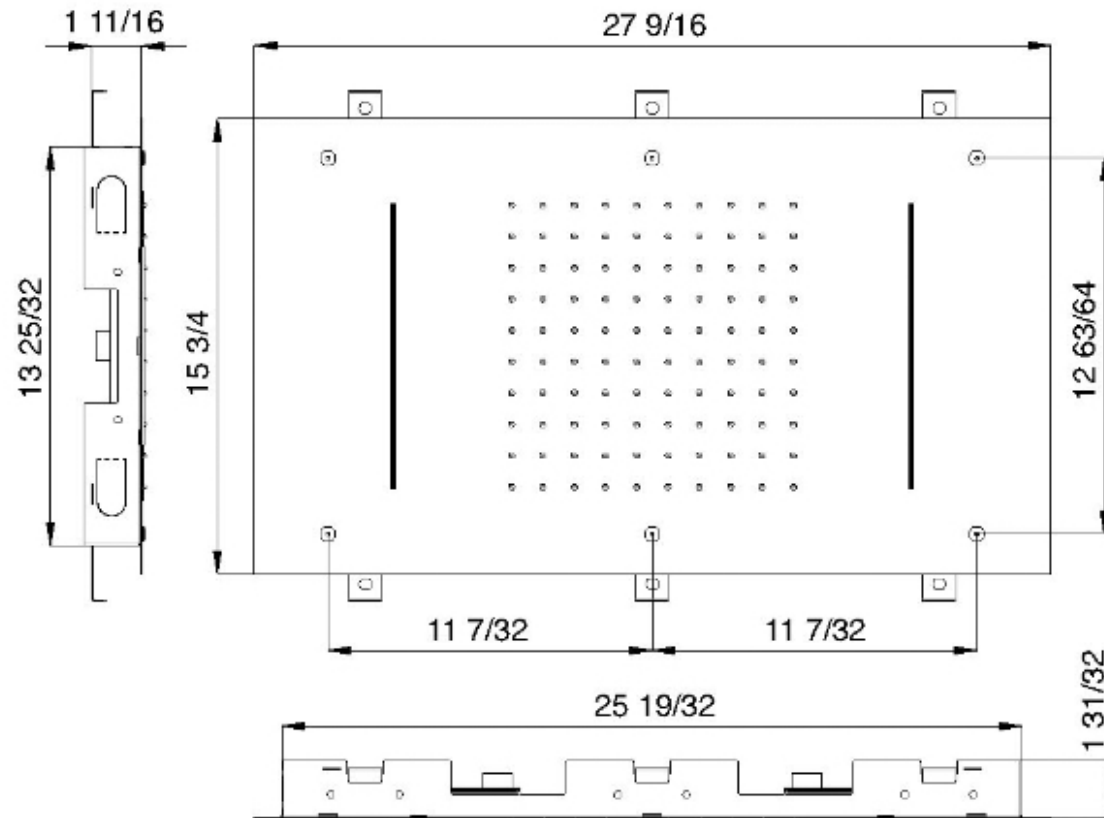

RTBR309

FINISHES:

CHROME

BRUSH NICKEL

RUBINETTERIE
treemme
instruments for water