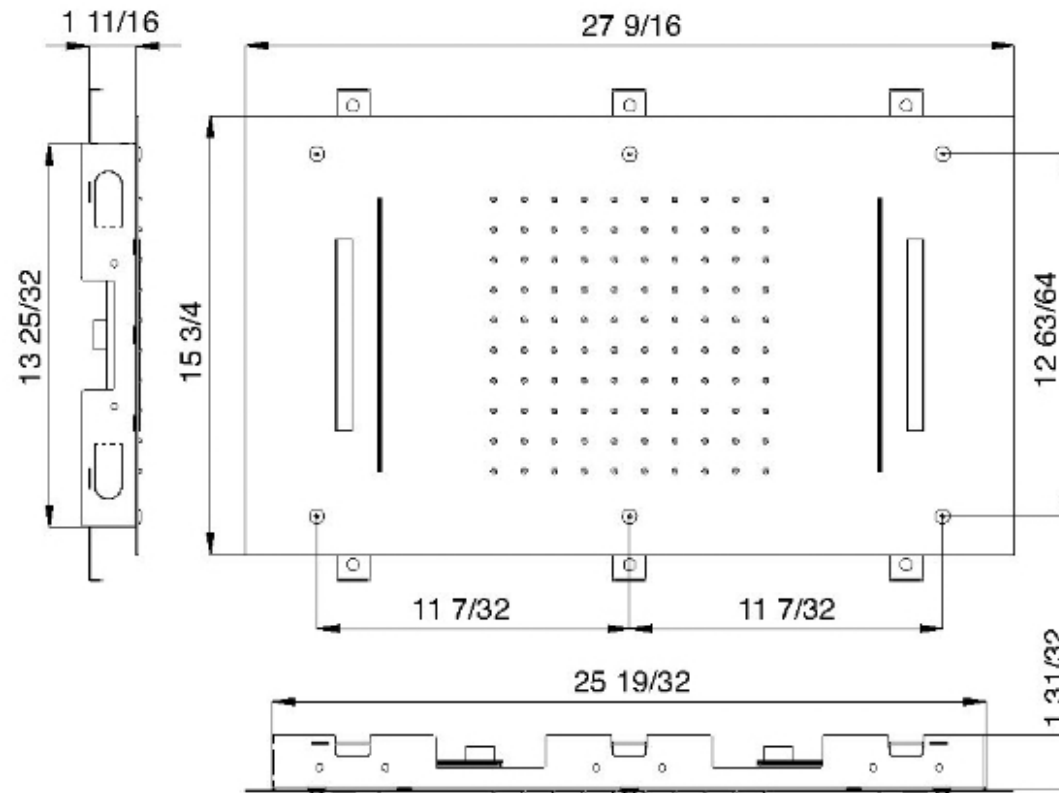

# RTBR310

FINISHES:

CHROME

BRUSH NICKEL

RUBINETTERIE  
**treemme**  
*instruments for water*