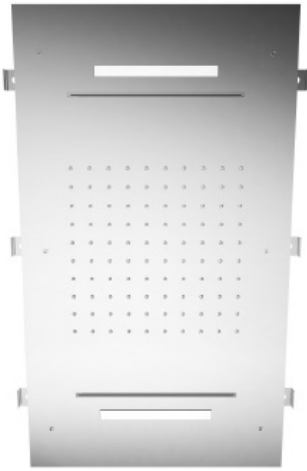

# RTBR310

FINISHES:

CHROME

BRUSH NICKEL

RUBINETTERIE  
**treemme**  
*instruments for water*