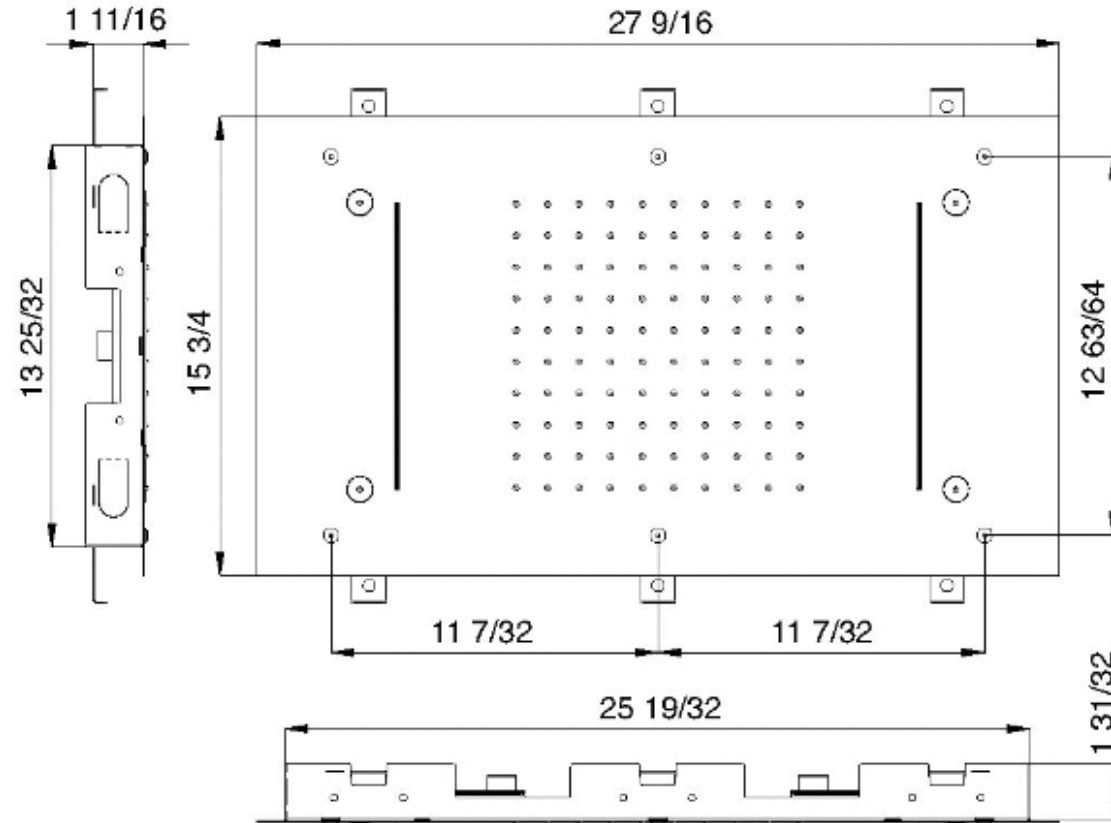

RTBR311

FINISHES:

CHROME

BRUSH NICKEL

RUBINETTERIE
treemme
instruments for water