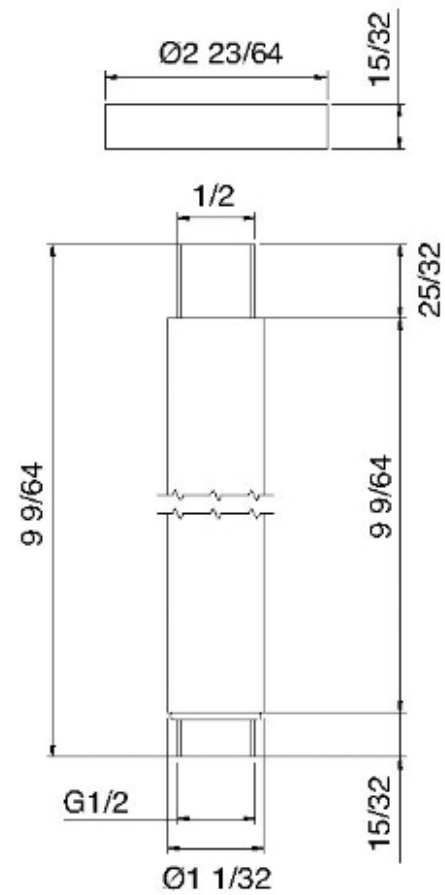

# RTBR340

8" round ceiling drop

FINISHES:

FROSTED INOX

**treemme** RUBINETTERIE  
*instruments for water*