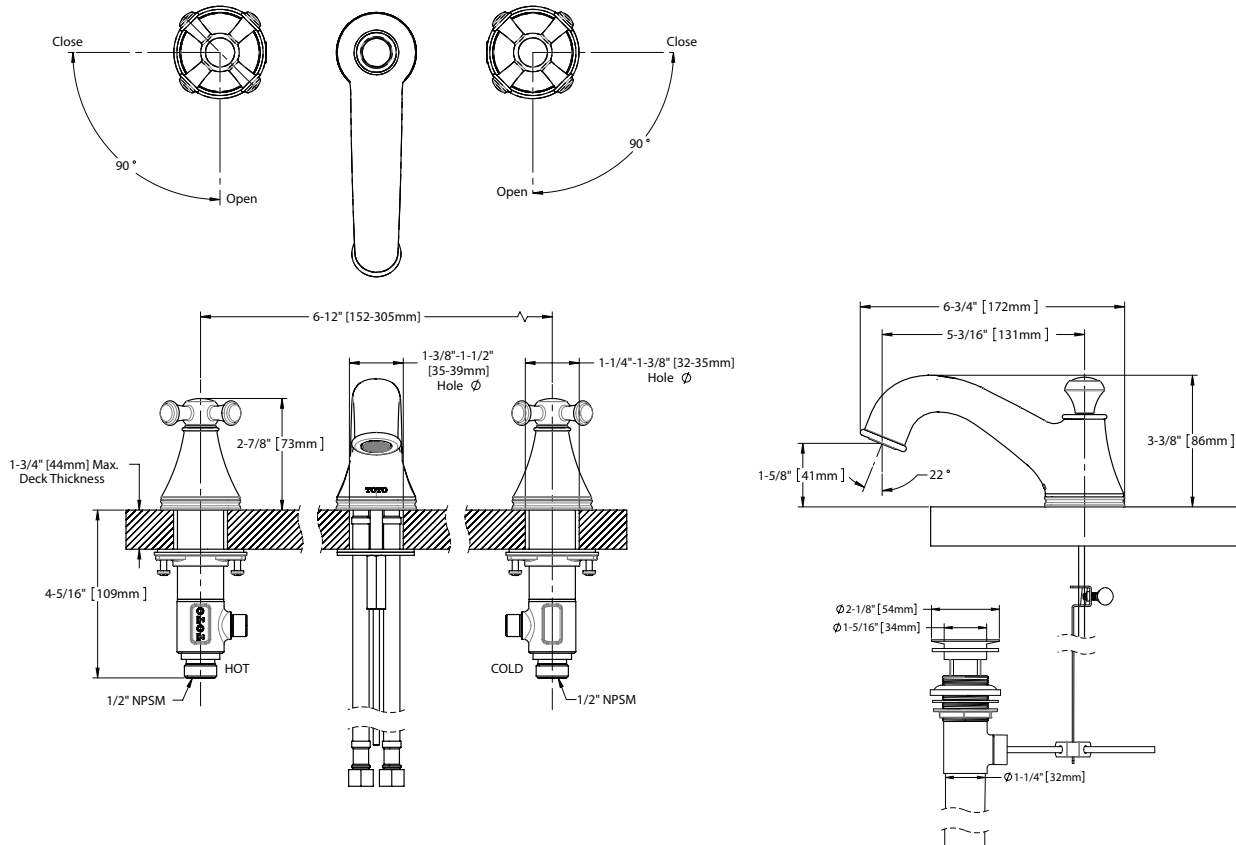

Vivian® Widespread Lavatory Faucet with Cross Handles

FEATURES

- WaterSense certified low-flow 1.2 gpm (4.5 lpm) faucet
- Cross handles
- Solid brass construction
- Ceramic disk valve cartridge
- Accommodates 6"-12" spread
- Metal pop-up drain assembly included

PRODUCT SPECIFICATION

The widespread lavatory faucet shall have a maximum flow rate of 1.2 gpm (4.5 lpm). Product shall have cross handles. Product shall have a solid brass construction. Product shall have a ceramic disk valve cartridge. Product shall accommodate 6"-12" spread. Product shall include metal pop-up drain assembly. Product shall be TOTO Model TL220DD12# ____.

TL220DD12

Vivian® Widespread Lavatory Faucet with Cross Handles

SPECIFICATIONS

- Warranty
Lifetime Limited Warranty (Residential Use)
One Year (Commercial Use)
- Material
Brass
- Maximum Flow Rate
1.2 gpm (4.5 lpm)
- Shipping Dimensions
13-1/2" L x 7-1/2" W x 4-3/4" H
- Shipping Weight
8.1 lbs.

TOTO®

These dimensions and specifications are subject to change without notice