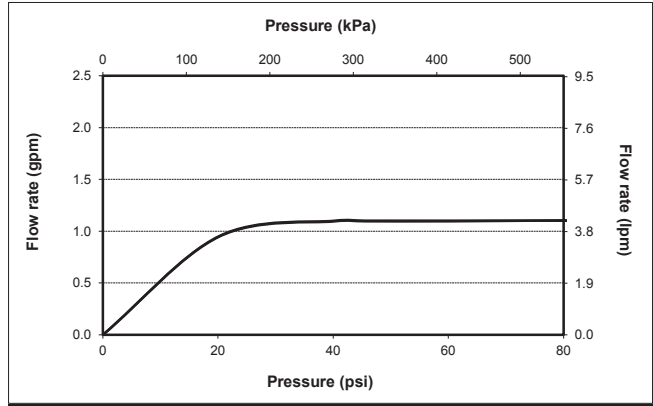

Vivian® Widespread Lavatory Faucet with Cross Handles

FEATURES

- WaterSense certified low-flow 1.2 gpm (4.5 lpm) faucet
- Cross handles
- Solid brass construction
- Ceramic disk valve cartridge
- Accommodates 6"-12" spread
- Metal pop-up drain assembly included

PRODUCT SPECIFICATION

The widespread lavatory faucet shall have a maximum flow rate of 1.2 gpm (4.5 lpm). Product shall have cross handles. Product shall have a solid brass construction. Product shall have a ceramic disk valve cartridge. Product shall accommodate 6"-12" spread. Product shall include metal pop-up drain assembly. Product shall be TOTO Model TL220DD12# ____.

TL220DD12

Vivian® Widespread Lavatory Faucet with Cross Handles

SPECIFICATIONS

- Warranty
Lifetime Limited Warranty (Residential Use)
One Year (Commercial Use)
- Material
Brass
- Maximum Flow Rate
1.2 gpm (4.5 lpm)
- Shipping Dimensions
13-1/2" L x 7-1/2" W x 4-3/4" H
- Shipping Weight
8.1 lbs.