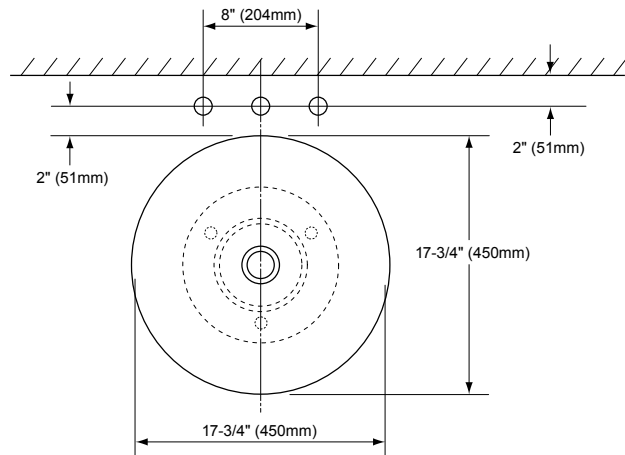

FEATURES

- 17-3/4" round x 6-3/8" deep
- Vitreous china
- CeFiONtect™ ceramic glaze - prevents debris and mold from sticking to ceramic surfaces, leading to fewer chemicals and less water in cleaning
- Mounting assembly complete with installation template and mounting screw set

PRODUCT SPECIFICATION

This vessel lavatory shall be made of vitreous china. Lavatory shall be 17-3/4" in diameter. Product shall be without overflow and lavatory shall include mounting assembly. TOTO model number LT524G shall have CeFiONtect ceramic glaze. Lavatory shall be TOTO Model LT524_____.

LT524(G)

Alexis® Vessel Lavatory

SPECIFICATIONS

- Waste 1-1/4" O.D.
- Size 17-3/4" Diameter round
- Basin 17-3/4"W x 6-3/8"D
- Warranty One Year Limited Warranty
- Material Vitreous china
- Shipping Weight 21 lbs.
- Shipping Dimensions 18-1/2"W x 8"H x 18-1/2"L

*Suggested Dimension

TOTO

These dimensions and specifications are subject to change without notice