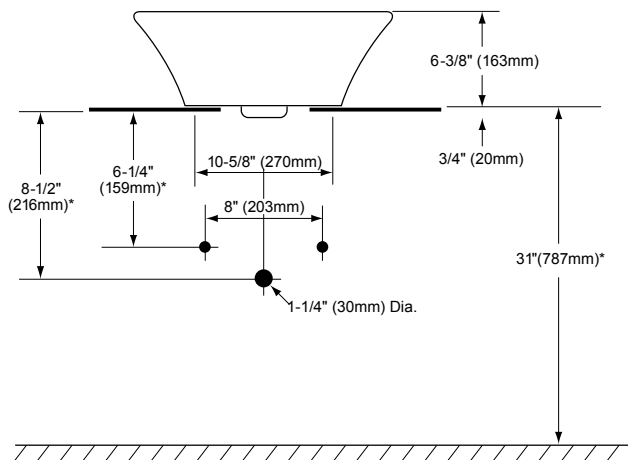

FEATURES

- 17-3/4" round x 6-3/8" deep
- Vitreous china
- CeFiONtect™ ceramic glaze - prevents debris and mold from sticking to ceramic surfaces, leading to fewer chemicals and less water in cleaning
- Mounting assembly complete with installation template and mounting screw set

PRODUCT SPECIFICATION

This vessel lavatory shall be made of vitreous china. Lavatory shall be 17-3/4" in diameter. Product shall be without overflow and lavatory shall include mounting assembly. TOTO model number LT524G shall have CeFiONtect ceramic glaze. Lavatory shall be TOTO Model LT524_____.

LT524(G)

Alexis® Vessel Lavatory

SPECIFICATIONS

- Waste 1-1/4" O.D.
- Size 17-3/4" Diameter round
- Basin 17-3/4"W x 6-3/8"D
- Warranty One Year Limited Warranty
- Material Vitreous china
- Shipping Weight 21 lbs.
- Shipping Dimensions 18-1/2"W x 8"H x 18-1/2"L

*Suggested Dimension

TOTO

These dimensions and specifications are subject to change without notice