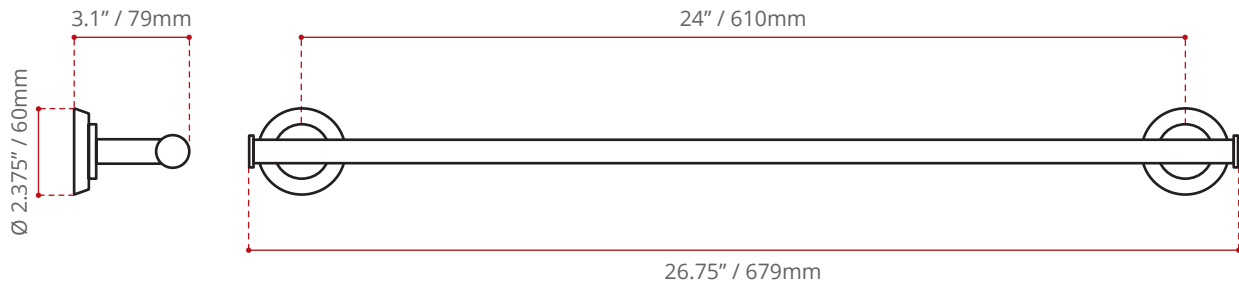

**DESCRIPTION:**

- Towel bar
- Available in a chrome finish
- Solid brass construction
- Corrosion & discolouration resistant
- Complies with CSA & IAPMO standards

**SHIPPING INFORMATION:**

- Length: 27.25" / 692mm
- Net Weight: 1 kg / 2.2 lbs.
- Width: 3.5" / 89mm
- Gross Weight: 1.5 kg / 3.3lbs.
- Height: 2.75" / 70mm

DISCLAIMER:  
Measurements may vary  $\pm \frac{1}{4}"$   
(Diagram Not to scale)