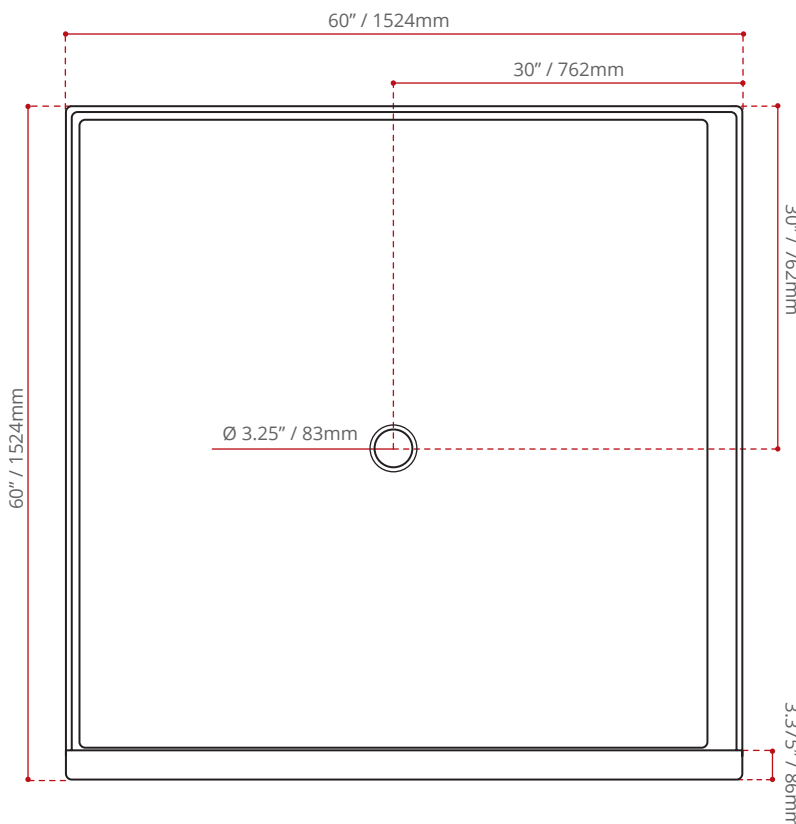

### DESCRIPTION:

- Centred Drain.
- Single threshold.
- High gloss / Crack-resistant acrylic.
- Textured bottom.
- Made in Canada.
- Complies with CSA & IAPMO standards.

### SHIPPING DIMENSIONS

62 x 62 x 8" / 1575 x 1575 x 203mm

### GROSS WEIGHT

TBA

### SIDE VIEW:

Measurements may vary  $\pm$  5mm  
- Diagram NOT to scale -