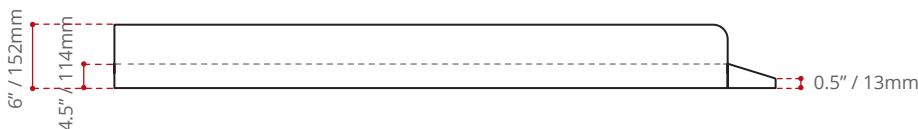

### SHIPPING DIMENSIONS

62 x 62 x 8" / 1575 x 1575 x 203mm

### NET WEIGHT

TBA

### GROSS WEIGHT

TBA

### SIDE VIEW:

Measurements may vary  $\pm$  5mm  
- Diagram NOT to scale -