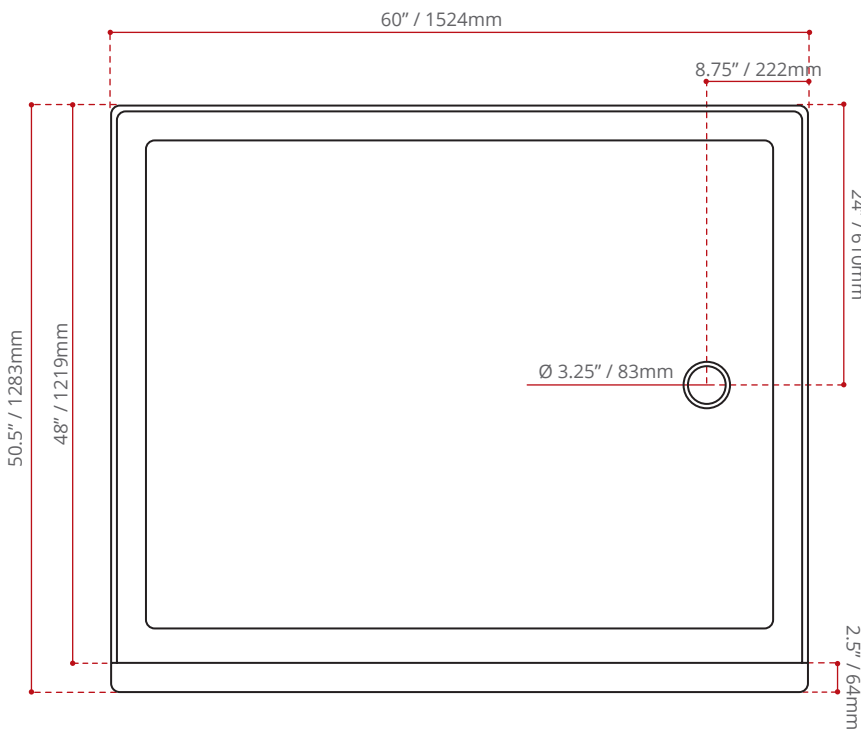

### DESCRIPTION:

- Offset Drain (Left or Right).
- Single threshold.
- High gloss / Crack-resistant acrylic.
- Textured bottom.
- Made in Canada.
- Complies with CSA & IAPMO standards.

### SHIPPING DIMENSIONS

62 x 53 x 6" / 1575 x 1346 x 152mm

### GROSS WEIGHT

TBA

### SIDE VIEW:

Measurements may vary ±5mm  
- Diagram NOT to scale -