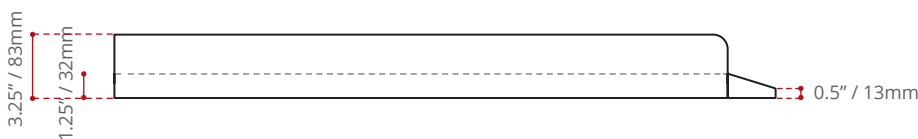

### DESCRIPTION:

- Offset Drain (Left or Right).
- Single threshold.
- High gloss / Crack-resistant acrylic.
- Textured bottom.
- Made in Canada.
- Complies with CSA & IAPMO standards.

### SHIPPING DIMENSIONS

62 x 53 x 6" / 1575 x 1346 x 152mm

### GROSS WEIGHT

TBA

### SIDE VIEW:

Measurements may vary ±5mm  
- Diagram NOT to scale -