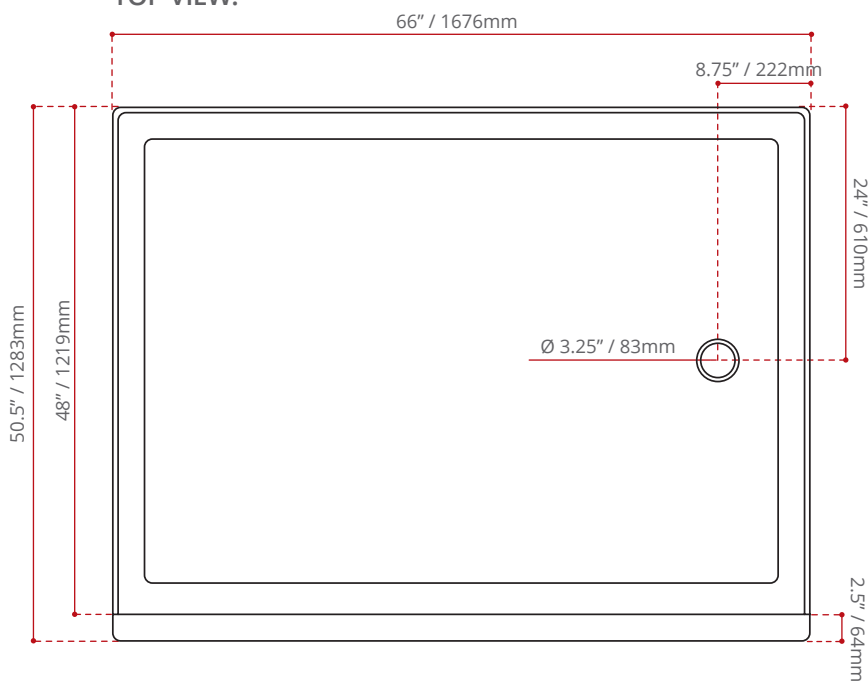

### DESCRIPTION:

- Offset Drain (Left or Right).
- Single threshold.
- High gloss / Crack-resistant acrylic.
- Textured bottom.
- Made in Canada.
- Complies with CSA & IAPMO standards.

### SHIPPING DIMENSIONS

68 x 53 x 6" / 1727 x 1346 x 152mm

### GROSS WEIGHT

TBA

### SIDE VIEW:

Measurements may vary  $\pm$  5mm  
- Diagram NOT to scale -