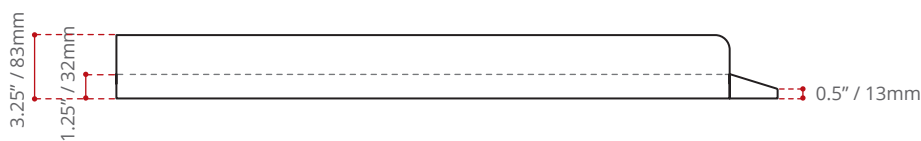

### DESCRIPTION:

- Offset Drain (Left or Right).
- Single threshold.
- High gloss / Crack-resistant acrylic.
- Textured bottom.
- Made in Canada.
- Complies with CSA & IAPMO standards.

### SHIPPING DIMENSIONS

68 x 53 x 6" / 1727 x 1346 x 152mm

### GROSS WEIGHT

TBA

### SIDE VIEW:

Measurements may vary  $\pm$  5mm  
- Diagram NOT to scale -