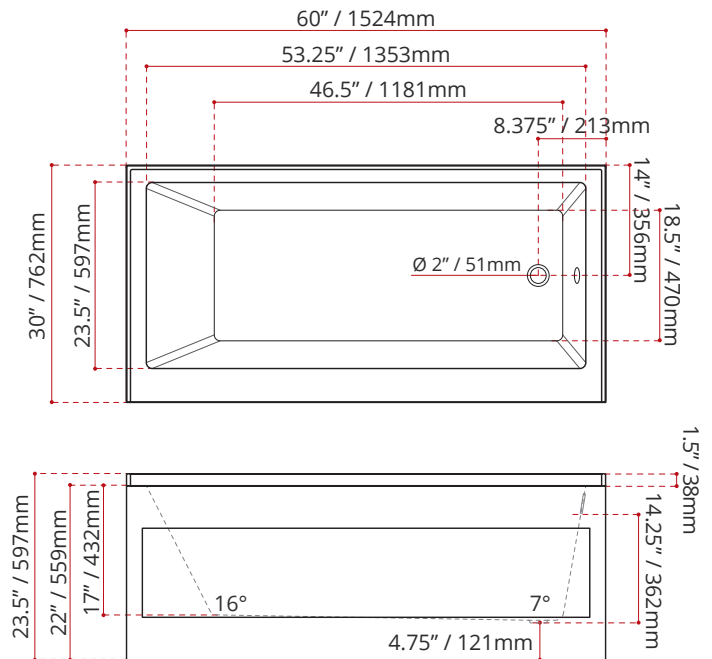

The ESPACE skirted bathtub has a sloped backrest that offers great lumbar support. The square pattern on the skirt gives this tub a sophisticated yet classic look.

DESCRIPTION:

- Classic style.
- Square pattern on skirt.
- End drain.
- High gloss / Crack-resistant acrylic.
- Made in Canada.
- Complies with CSA & IAPMO standards.

MEASUREMENTS:

- **Length:** 60" / 1524mm
- **Width:** 30" / 762mm
- **Skirt Height:** 22" / 559mm

WATER DEPTH	CAPACITY
14.25" / 362mm Drain to overflow	53 gal. 200 litres of water

CUSTOMIZE YOUR TUB

ALL OPTIONS ARE MADE TO ORDER - NO REFUND - NO RETURN -

SHIPPING INFORMATION:

- **Length:** 62" / 1575mm
- **Width:** 34" / 864mm
- **Height:** 26" / 660mm
- **Net Weight:** 35 kg / 77 lbs.
- **Gross Weight:** 40 kg / 88 lbs.

ESPACE6030SKLWHT
(LEFT HAND DRAIN LOCATION)

ESPACE6030SKRWHT
(RIGHT HAND DRAIN LOCATION)

DISCLAIMER:

Measurements may vary $\pm \frac{1}{4}$ "
(Diagram Not to scale)