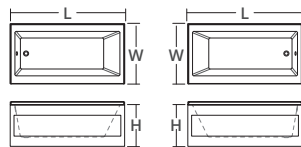

The ESPACE skirted bathtub has a sloped backrest that offers great lumbar support. The square pattern on the skirt gives this tub a sophisticated yet classic look.

DESCRIPTION:

- Classic style.
- Square pattern on skirt.
- End drain.
- High gloss / Crack-resistant acrylic.
- Made in Canada.
- Complies with CSA & IAPMO standards.

MEASUREMENTS:

- **Length:** 60" / 1524mm
- **Width:** 30" / 762mm
- **Skirt Height:** 22" / 559mm

WATER DEPTH	CAPACITY
14.25" / 362mm Drain to overflow	53 gal. 200 litres of water

CUSTOMIZE YOUR TUB

ALL OPTIONS ARE MADE TO ORDER - NO REFUND - NO RETURN -

SHIPPING INFORMATION:

- **Length:** 62" / 1575mm
- **Width:** 34" / 864mm
- **Height:** 26" / 660mm
- **Net Weight:** 35 kg / 77 lbs.
- **Gross Weight:** 40 kg / 88 lbs.

ESPACE6030SKLWHT
(LEFT HAND DRAIN LOCATION)

ESPACE6030SKRWHT
(RIGHT HAND DRAIN LOCATION)

DISCLAIMER:

Measurements may vary $\pm \frac{1}{4}$ "
(Diagram Not to scale)