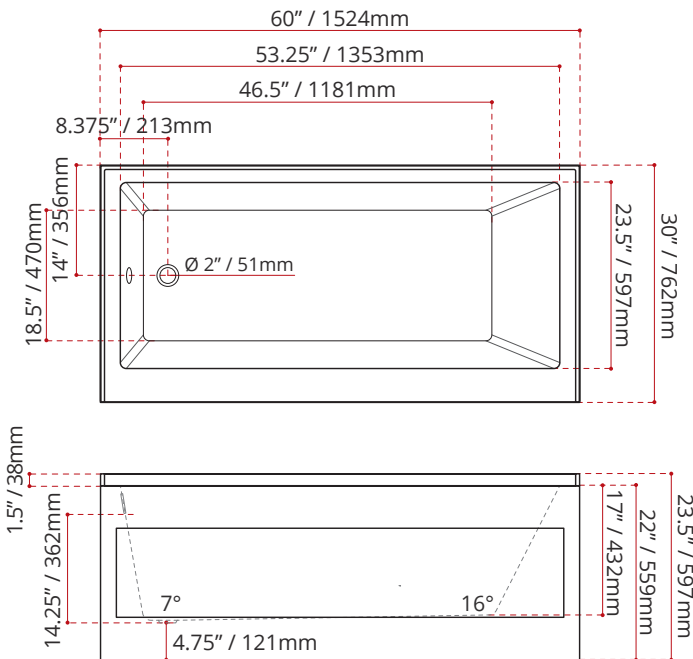

The ESPACE skirted bathtub has a sloped backrest that offers great lumbar support. The square pattern on the skirt gives this tub a sophisticated yet classic look.

DESCRIPTION:

- Classic style.
- Square pattern on skirt.
- End drain.
- High gloss / Crack-resistant acrylic.
- Made in Canada.
- Complies with CSA & IAPMO standards.

MEASUREMENTS:

- **Length:** 60" / 1524mm
- **Width:** 30" / 762mm
- **Skirt Height:** 22" / 559mm

WATER DEPTH	CAPACITY
14.25" / 362mm Drain to overflow	53 gal. 200 litres of water

CUSTOMIZE YOUR TUB

ALL OPTIONS ARE MADE TO ORDER - NO REFUND - NO RETURN -

SHIPPING INFORMATION:

- **Length:** 62" / 1575mm
- **Width:** 34" / 864mm
- **Height:** 26" / 660mm
- **Net Weight:** 35 kg / 77 lbs.
- **Gross Weight:** 40 kg / 88 lbs.

ESPACE6030SKLWHT
(LEFT HAND DRAIN LOCATION)

ESPACE6030SKRWHT
(RIGHT HAND DRAIN LOCATION)

DISCLAIMER:

Measurements may vary $\pm \frac{1}{4}$ "
(Diagram Not to scale)