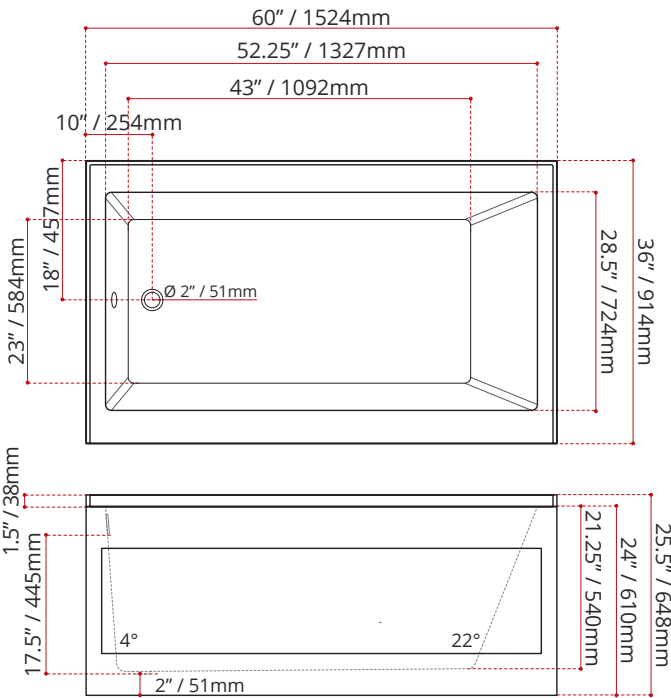

The ESPACE skirted bathtub has a sloped backrest that offers great lumbar support. The square pattern on the skirt gives this tub a sophisticated yet classic look.

DESCRIPTION:

- Classic style.
- Square pattern on skirt.
- End drain.
- High gloss / Crack-resistant acrylic.
- Made in Canada.
- Complies with CSA & IAPMO standards.

MEASUREMENTS:

- **Length:** 60" / 1524mm
- **Width:** 36" / 914mm
- **Skirt Height:** 24" / 610mm

WATER DEPTH	CAPACITY
17.5" / 445mm Drain to overflow	75 gal. 284 litres of water

CUSTOMIZE YOUR TUB

ALL OPTIONS ARE MADE TO ORDER - NO REFUND - NO RETURN -

SHIPPING INFORMATION:

- **Length:** 62" / 1575mm
- **Width:** 38" / 965mm
- **Height:** 26" / 660mm
- **Net Weight:** 35 kg / 77 lbs.
- **Gross Weight:** 40 kg / 88 lbs.

ESPACE6036SKLWHT
(LEFT HAND DRAIN LOCATION)

ESPACE6036SKRWHT
(RIGHT HAND DRAIN LOCATION)

DISCLAIMER:

Measurements may vary $\pm \frac{1}{4}"$
(Diagram Not to scale)