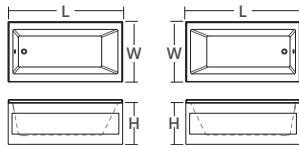

The ESPACE skirted bathtub has a sloped backrest that offers great lumbar support. The square pattern on the skirt gives this tub a sophisticated yet classic look.

DESCRIPTION:

- Classic style.
- Square pattern on skirt.
- End drain.
- High gloss / Crack-resistant acrylic.
- Made in Canada.
- Complies with CSA & IAPMO standards.

MEASUREMENTS:

- **Length:** 60" / 1524mm
- **Width:** 36" / 914mm
- **Skirt Height:** 24" / 610mm

WATER DEPTH	CAPACITY
17.5" / 445mm Drain to overflow	75 gal. 284 litres of water

CUSTOMIZE YOUR TUB

ALL OPTIONS ARE MADE TO ORDER - NO REFUND - NO RETURN -

SHIPPING INFORMATION:

- **Length:** 62" / 1575mm
- **Width:** 38" / 965mm
- **Height:** 26" / 660mm
- **Net Weight:** 35 kg / 77 lbs.
- **Gross Weight:** 40 kg / 88 lbs.

ESPACE6036SKLWHT
(LEFT HAND DRAIN LOCATION)