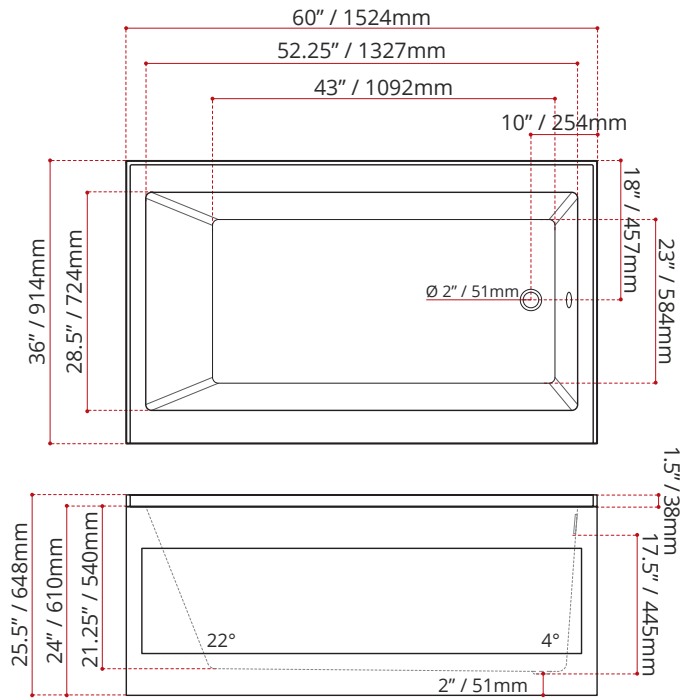

The ESPACE skirted bathtub has a sloped backrest that offers great lumbar support. The square pattern on the skirt gives this tub a sophisticated yet classic look.

DESCRIPTION:

- Classic style.
- Square pattern on skirt.
- End drain.
- High gloss / Crack-resistant acrylic.
- Made in Canada.
- Complies with CSA & IAPMO standards.

MEASUREMENTS:

- **Length:** 60" / 1524mm
- **Width:** 36" / 914mm
- **Skirt Height:** 24" / 610mm

WATER DEPTH	CAPACITY
17.5" / 445mm Drain to overflow	75 gal. 284 litres of water

CUSTOMIZE YOUR TUB

ALL OPTIONS ARE MADE TO ORDER - NO REFUND - NO RETURN -

SHIPPING INFORMATION:

- **Length:** 62" / 1575mm
- **Width:** 38" / 965mm
- **Height:** 26" / 660mm
- **Net Weight:** 35 kg / 77 lbs.
- **Gross Weight:** 40 kg / 88 lbs.

ESPACE6036SKLWHT
(LEFT HAND DRAIN LOCATION)

ESPACE6036SKRWHT
(RIGHT HAND DRAIN LOCATION)

DISCLAIMER:

Measurements may vary $\pm \frac{1}{4}"$
(Diagram Not to scale)