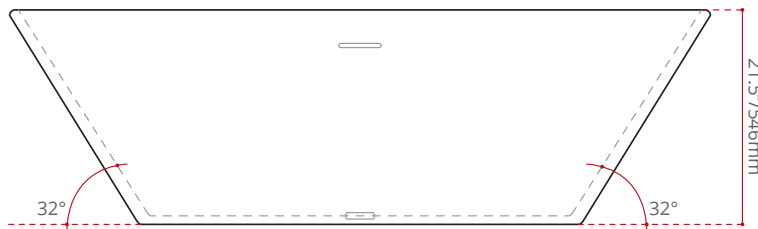

WATER DEPTH

15.5"/394mm

CAPACITY

90 gal.
342 litres of water

SHIPPING DIMENSIONS

77 x 40 x 28" / 1956 x 1016 x 711mm

NET WEIGHT

150 kg / 330 lbs

GROSS WEIGHT

170 kg / 375 lbs

Measurements may vary ±5mm
- Diagram NOT to scale -