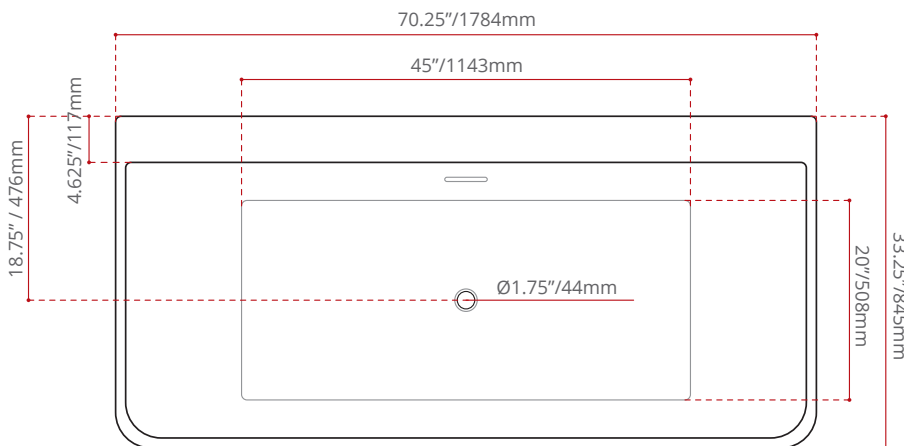

DESCRIPTION:

- Contemporary style.
- Cast Resin freestanding bathtub.
- Matte White finish.
- Integral slotted overflow & pop-up drain included.
- Deck mounted faucet space.
- Environmentally friendly solid surface.
- Open at back for wall mount application.
- Complies with CSA & IAPMO standards.

WATER DEPTH

15.5"/394mm

CAPACITY

90 gal.
342 litres of water

SHIPPING DIMENSIONS

77 x 40 x 28" / 1956 x 1016 x 711mm

NET WEIGHT

150 kg / 330 lbs

GROSS WEIGHT

170 kg / 375 lbs

Measurements may vary ±5mm
- Diagram NOT to scale -