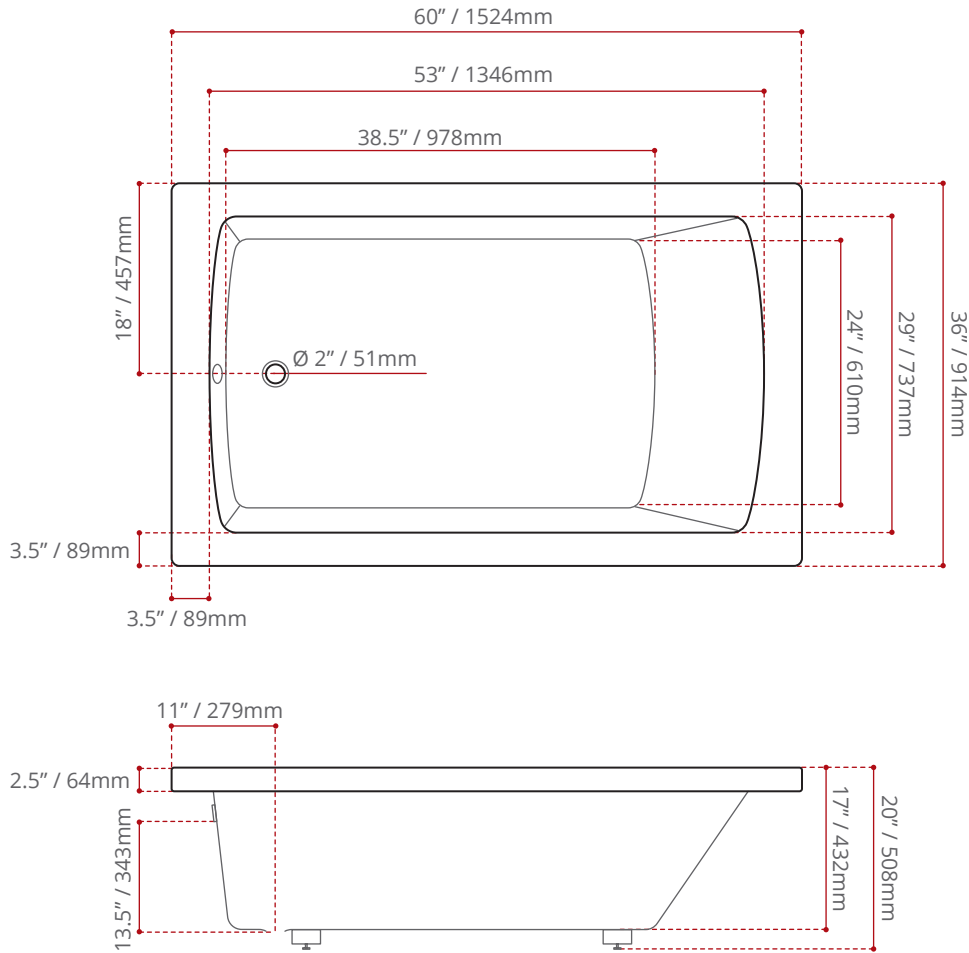

PUMP LOCATION OPTIONS:

JETTING OPTIONS:

- Lateral Air jets
- Air illusion jets
- Santé Air
- Square zen jets
- Neck-Jet massage system
- Whirlpool jets
- V-Masseuse
- Chromatherapy
- Aromatherapy
- Comfort Warm

REQUIRED JETTING ELECTRICAL INFORMATION:

Blower:	Pump:	In-Line Heater:
• 120 V	• 110 V	• 110 V
• 60 Hz	• 60 Hz	• 60 Hz
• 12 amp.	• 15 amp.	• 15 amp.

DISCLAIMER:

Measurements may vary $\pm$ 1/4"
(Diagram Not to scale)