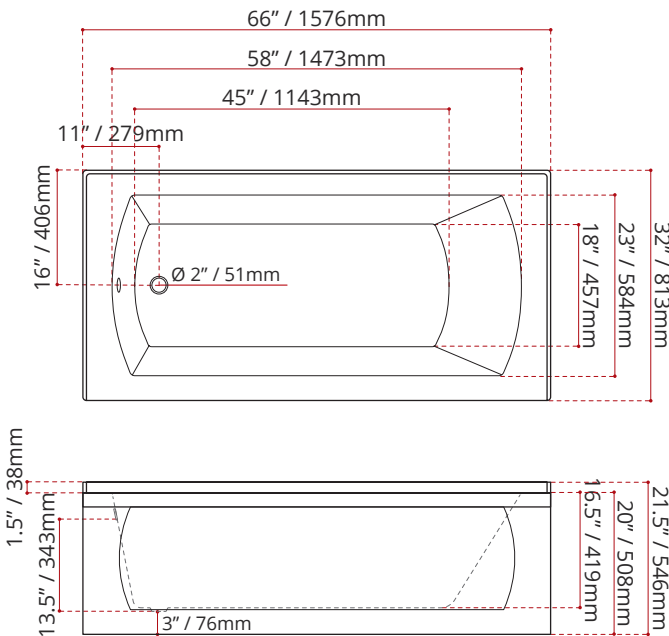

MEASUREMENTS:

- Length: 66" / 1676mm
- Width: 32" / 813mm
- Skirt Height: 20" / 508mm

WATER DEPTH	CAPACITY
13.5" / 343mm Drain to overflow	48 gal. 182 litres of water

CUSTOMIZE YOUR TUB

ALL OPTIONS ARE MADE TO ORDER - NO REFUND - NO RETURN -

AVAILABLE COLOURS:

White -WHT-

Black -WHT-

Biscuit -WHT-

AVAILABLE CUSTOMIZATION OPTIONS:

- 3/4" Set back wood apron -OPT001-
- Textured Bottom -OPT004-
- Removable access panel -OPT002-
- Double tiling flange -OPT005-
- Skirt cut-off -OPT003-

SHIPPING INFORMATION:

- Length: 68" / 1727mm
- Net Weight: 35.8 kg / 79 lbs
- Width: 34" / 864mm
- Gross Weight: 40 kg / 88 lbs
- Height: 26" / 660mm

OVO6632SKLWHT
(LEFT HAND DRAIN LOCATION)

OVO6632SKRWHT
(RIGHT HAND DRAIN LOCATION)

DISCLAIMER:

Measurements may vary $\pm \frac{1}{4}$ "
(Diagram Not to scale)