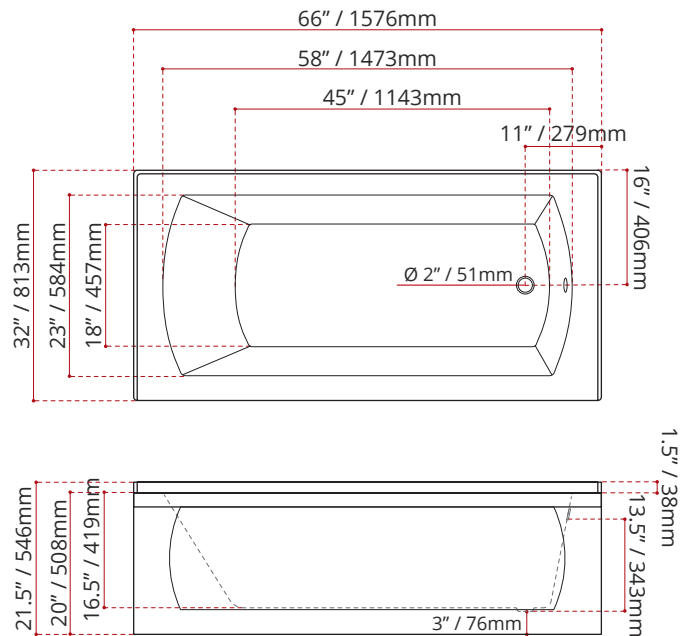

MEASUREMENTS:

- Length: 66" / 1676mm
- Width: 32" / 813mm
- Skirt Height: 20" / 508mm

WATER DEPTH	CAPACITY
13.5" / 343mm Drain to overflow	48 gal. 182 litres of water

CUSTOMIZE YOUR TUB

ALL OPTIONS ARE MADE TO ORDER - NO REFUND - NO RETURN -

AVAILABLE COLOURS:

White -WHT-

Black -WHT-

Biscuit -WHT-

AVAILABLE CUSTOMIZATION OPTIONS:

- 3/4" Set back wood apron -OPT001-
- Textured Bottom -OPT004-
- Removable access panel -OPT002-
- Double tiling flange -OPT005-
- Skirt cut-off -OPT003-

SHIPPING INFORMATION:

- Length: 68" / 1727mm
- Net Weight: 35.8 kg / 79 lbs
- Width: 34" / 864mm
- Gross Weight: 40 kg / 88 lbs
- Height: 26" / 660mm

OVO6632SKLWHT
(LEFT HAND DRAIN LOCATION)

OVO6632SKRWHT
(RIGHT HAND DRAIN LOCATION)

DISCLAIMER:

Measurements may vary $\pm \frac{1}{4}$ "
(Diagram Not to scale)