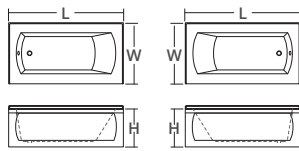

The OVO skirted bathtub has a spacious bathing well design with a sloped backrest for complete comfort. The patterned skirt gives this tub a sophisticated yet classic look.

DESCRIPTION:

- Classic style.
- Pattern on skirt.
- End drain.
- High gloss / Crack-resistant acrylic.
- Made in Canada.
- Complies with CSA & IAPMO standards.

MEASUREMENTS:

- Length: 66" / 1676mm
- Width: 32" / 813mm
- Skirt Height: 20" / 508mm

WATER DEPTH	CAPACITY
13.5" / 343mm Drain to overflow	48 gal. 182 litres of water

CUSTOMIZE YOUR TUB

ALL OPTIONS ARE MADE TO ORDER - NO REFUND - NO RETURN -

SHIPPING INFORMATION:

- Length: 68" / 1727mm
- Net Weight: 35.8 kg / 79 lbs
- Width: 34" / 864mm
- Gross Weight: 40 kg / 88 lbs
- Height: 26" / 660mm

OVO6632SKLWHT
(LEFT HAND DRAIN LOCATION)

OVO6632SKRWHT
(RIGHT HAND DRAIN LOCATION)