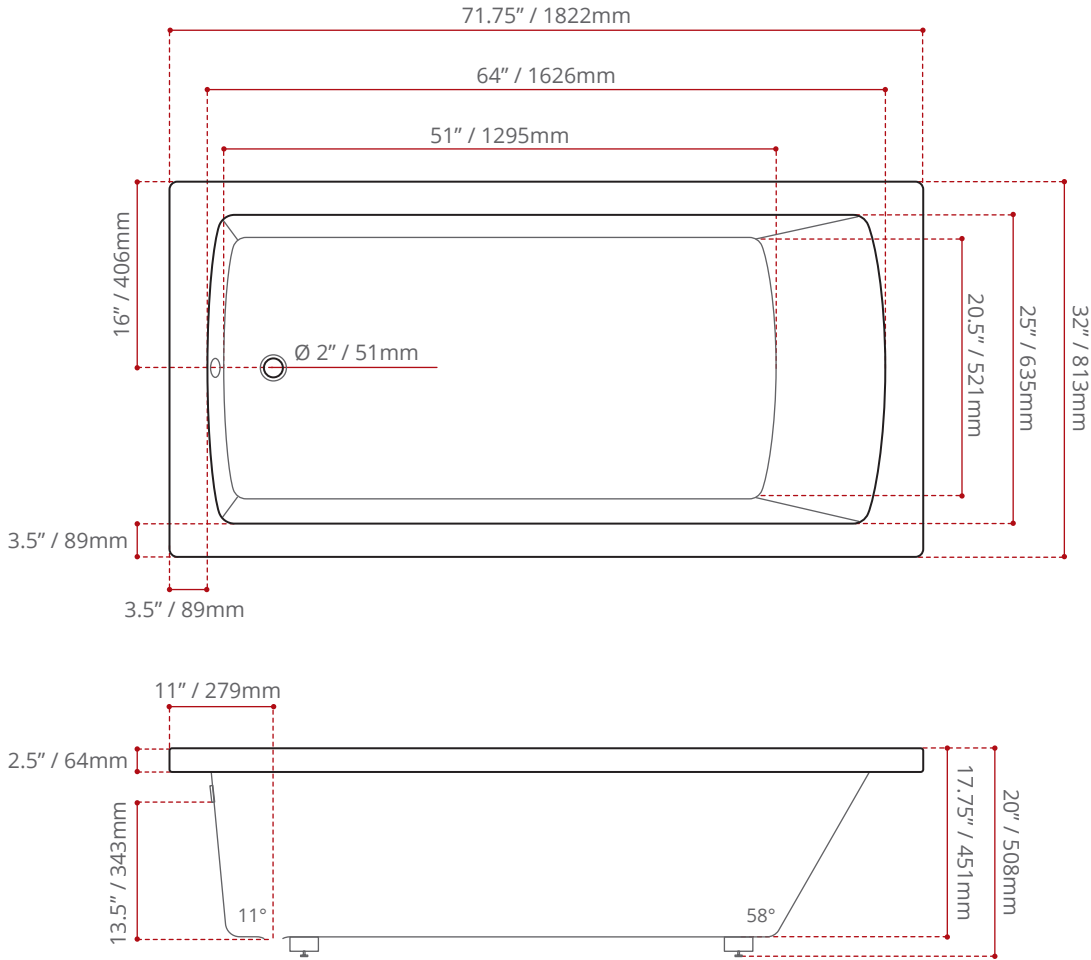

MEASUREMENTS:

- Length: 71.75" / 1822mm
- Width: 32" / 813mm
- Height: 20" / 508mm

AVAILABLE COLOURS:

White -WHT-

Biscuit -BIS-

Black -BLK-

CONFIGURATIONS:

- Drop-In Texture Bottom
- 12ft. add-on tiling flange
- Integral molded tiling flange
- Integral armrest

SHIPPING INFORMATION

- Length: 74" / 1880mm
- Width: 34" / 864mm
- Height: 26" / 660mm
- Net Weight: 31 kg / 68 lbs
- Gross Weight: 36 kg / 79 lbs

TUB WARRANTY:

Valley Acrylic's Drop-in bathtubs have a limited warranty for residential use for a period of **20 years** from the original purchase date, against any failure from improper manufacturing defects.

WATER DEPTH

13.5" / 343mm
Drain to overflow

CAPACITY

61 gal.
231 litres of water

PUMP LOCATION OPTIONS:

JETTING OPTIONS:

- Lateral Air jets
- Air illusion jets
- Santé Air
- Square zen jets
- Neck-Jet massage system
- Whirlpool jets
- V-Masseuse
- Chromotherapy
- Aromatherapy
- Comfort Warm