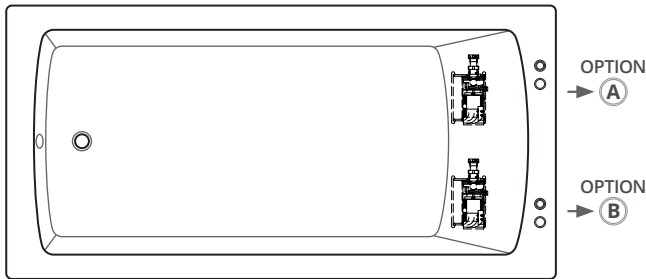

MEASUREMENTS:

- Length: 71.75" / 1822mm
- Width: 32" / 813mm
- Height: 20" / 508mm

AVAILABLE COLOURS:

White -WHT-

Biscuit -BIS-

Black -BLK-

CONFIGURATIONS:

- Drop-In Texture Bottom
- 12ft. add-on tiling flange
- Integral molded tiling flange
- Integral armrest

SHIPPING INFORMATION

- Length: 74" / 1880mm
- Width: 34" / 864mm
- Height: 26" / 660mm
- Net Weight: 31 kg / 68 lbs
- Gross Weight: 36 kg / 79 lbs

TUB WARRANTY:

Valley Acrylic's Drop-in bathtubs have a limited warranty for residential use for a period of **20 years** from the original purchase date, against any failure from improper manufacturing defects.

WATER DEPTH

13.5" / 343mm
Drain to overflow

CAPACITY

61 gal.
231 litres of water

PUMP LOCATION OPTIONS:

JETTING OPTIONS:

- Lateral Air jets
- Air illusion jets
- Santé Air
- Square zen jets
- Neck-Jet massage system
- Whirlpool jets
- V-Masseuse
- Chromotherapy
- Aromatherapy
- Comfort Warm