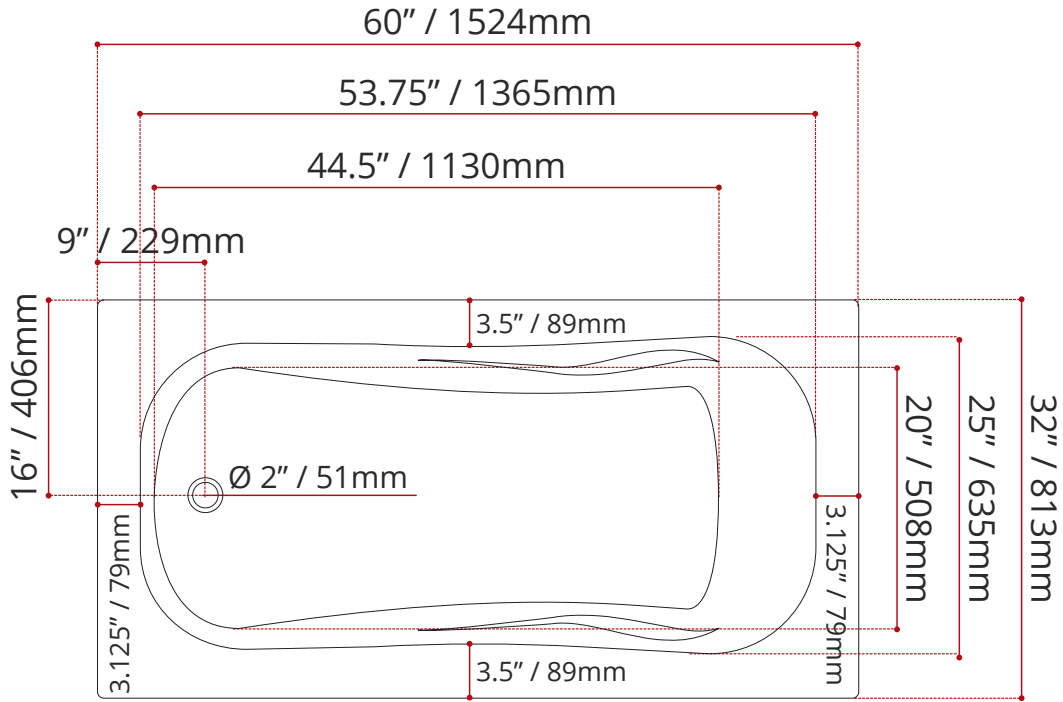

- **Length:** 60" / 1524mm
- **Width:** 32" / 813mm
- **Height:** 18.25" / 464mm

WATER DEPTH	CAPACITY
12.5" / 318mm Drain to overflow	57.74 gal. 218.5 litres of water

**CUSTOMIZE YOUR TUB**

*ALL OPTIONS ARE MADE TO ORDER - NO REFUND - NO RETURN -*

**AVAILABLE COLOURS:**

White -WHT-

Black -WHT-

Biscuit -WHT-

**AVAILABLE CUSTOMIZATION OPTIONS:**

- Textured Bottom -OPT004-
- 12 ft. add-on tiling flange - OPT006 -
- Integral molded tiling flange - OPT007 -

**SHIPPING INFORMATION:**

- **Length:** 62" / 1575mm
- **Width:** 34" / 864mm
- **Height:** 26" / 660mm
- **Net Weight:** 30 kg / 66 lbs
- **Gross Weight:** 35.8 kg / 79 lbs

**DISCLAIMER:**

Measurements may vary ± ¼"  
(Diagram Not to scale)