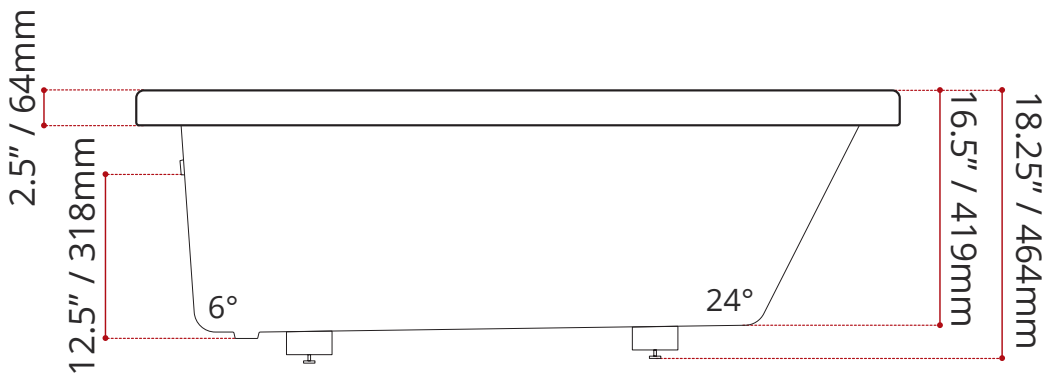

- **Length:** 60" / 1524mm
- **Width:** 32" / 813mm
- **Height:** 18.25" / 464mm

WATER DEPTH	CAPACITY
12.5" / 318mm Drain to overflow	57.74 gal. 218.5 litres of water

**CUSTOMIZE YOUR TUB**

*ALL OPTIONS ARE MADE TO ORDER - NO REFUND - NO RETURN -*

**SHIPPING INFORMATION:**

- **Length:** 62" / 1575mm
- **Width:** 34" / 864mm
- **Height:** 26" / 660mm
- **Net Weight:** 30 kg / 66 lbs
- **Gross Weight:** 35.8 kg / 79 lbs

**DISCLAIMER:**

Measurements may vary ± ¼"  
(Diagram Not to scale)