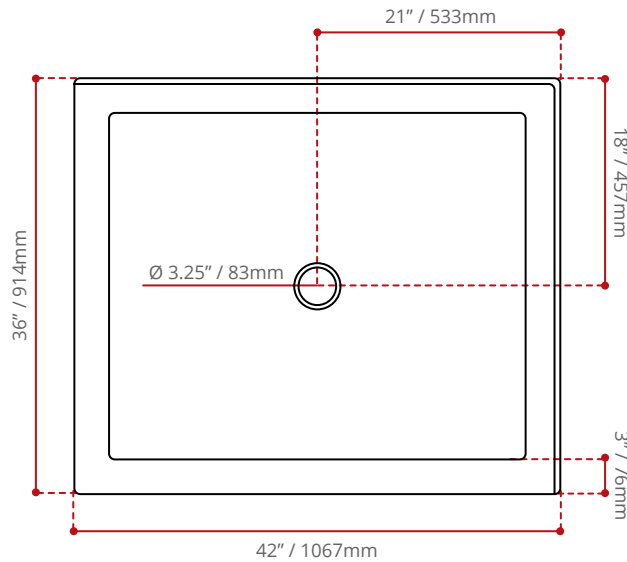

DESCRIPTION:

- Left / Right hand threshold.
- Centred Drain.
- High gloss / Crack-resistant acrylic.
- Made in Canada.
- Complies with CSA & IAPMO standards.

AVAILABLE COLOURS:

- White (Default).
- Black.
- Biscuit.

AVAILABLE OPTIONS:

- Texture Bottom.

SHIPPING DIMENSIONS

44 x 38 x 8" / 1118 x 965 x 203mm

NET WEIGHT

TBA

GROSS WEIGHT

TBA

Measurements may vary ±5mm
- Diagram NOT to scale -