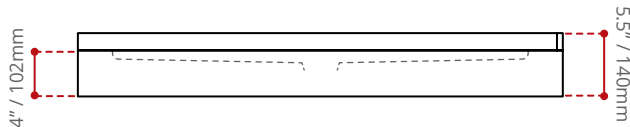

DESCRIPTION:

- Left / Right hand threshold.
- Centred Drain.
- High gloss / Crack-resistant acrylic.
- Made in Canada.
- Complies with CSA & IAPMO standards.

AVAILABLE COLOURS:

- White (Default).
- Black.
- Biscuit.

AVAILABLE OPTIONS:

- Texture Bottom.

SHIPPING DIMENSIONS

44 x 38 x 8" / 1118 x 965 x 203mm

NET WEIGHT

TBA

GROSS WEIGHT

TBA

Measurements may vary ±5mm
- Diagram NOT to scale -