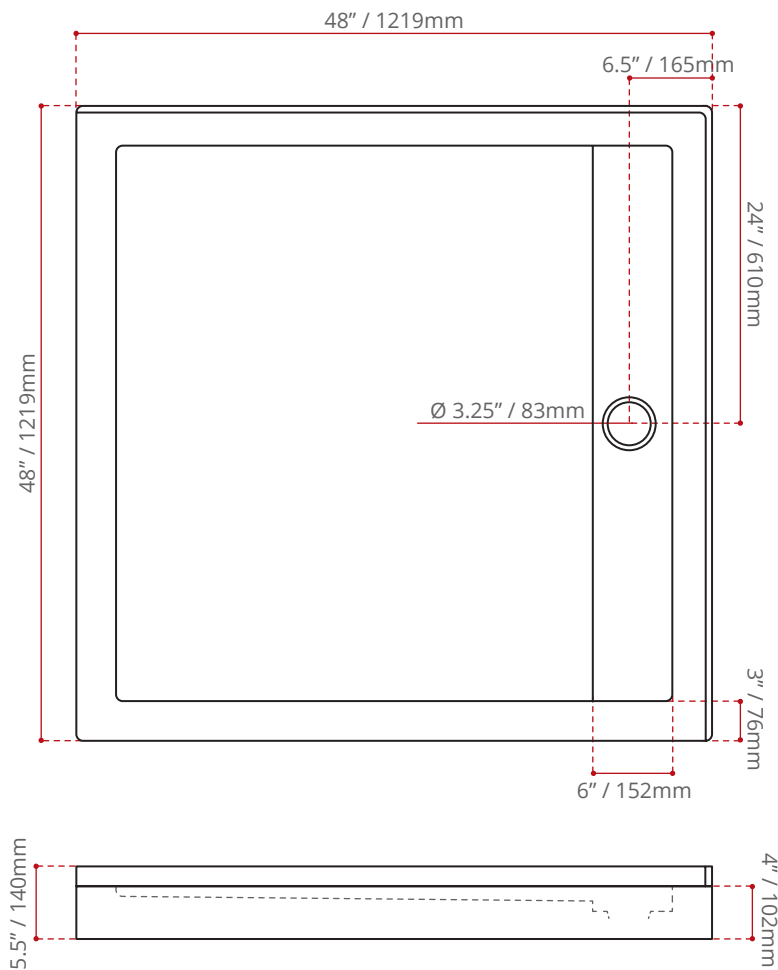

DESCRIPTION:

- High gloss / Crack-resistant acrylic.
- Left / Right hand entry.
- White Linear drain cover included.
- Made in Canada.
- Complies with CSA & IAPMO standards.

AVAILABLE COLOURS:

- White (Default).
- Black.
- Biscuit.

AVAILABLE OPTIONS:

- Texture Bottom.

Colour Me **SERIES**

SHIPPING DIMENSIONS

50 x 50 x 8" / 1270 x 1270 x 203mm

NET WEIGHT

TBA

GROSS WEIGHT

TBA

DRAIN WILL BE OPPOSITE SIDE FROM THRESHOLD

Measurements may vary ±5mm
- Diagram NOT to scale -