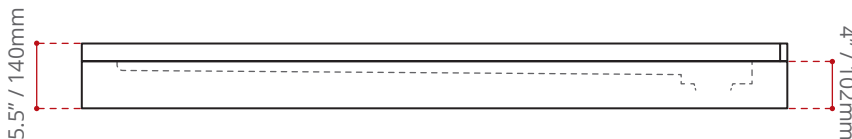

DESCRIPTION:

- High gloss / Crack-resistant acrylic.
- Left / Right hand entry.
- White Linear drain cover included.
- Made in Canada.
- Complies with CSA & IAPMO standards.

AVAILABLE COLOURS:

- White (Default).
- Black.
- Biscuit.

AVAILABLE OPTIONS:

- Texture Bottom.

Colour Me **SERIES**

SHIPPING DIMENSIONS

62 x 34 x 8" / 1575 x 864 x 203mm

NET WEIGHT

TBA

GROSS WEIGHT

TBA

DRAIN WILL BE OPPOSITE SIDE FROM THRESHOLD

Measurements may vary ± 5 mm
- Diagram NOT to scale -