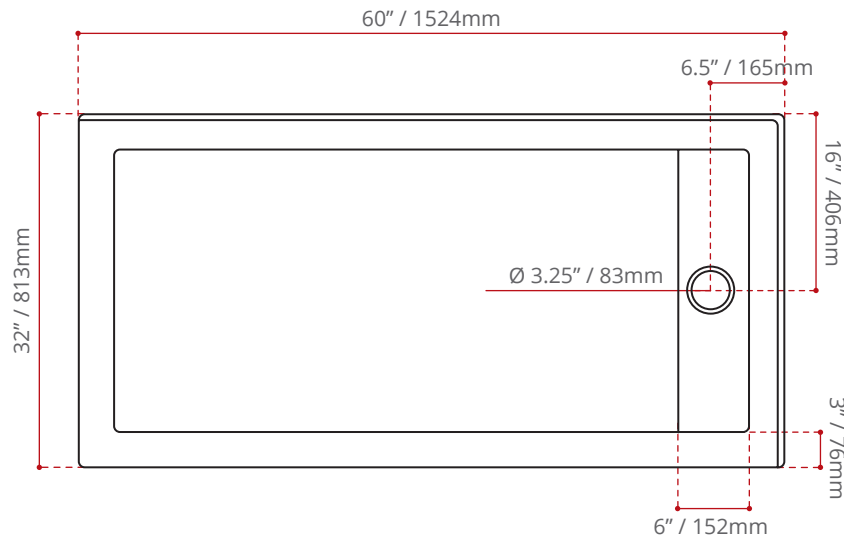

DESCRIPTION:

- High gloss / Crack-resistant acrylic.
- Left / Right hand entry.
- White Linear drain cover included.
- Made in Canada.
- Complies with CSA & IAPMO standards.

AVAILABLE COLOURS:

- White (Default).
- Black.
- Biscuit.

AVAILABLE OPTIONS:

- Texture Bottom.

Colour Me **SERIES**

SHIPPING DIMENSIONS

62 x 34 x 8" / 1575 x 864 x 203mm

NET WEIGHT

TBA

GROSS WEIGHT

TBA

DRAIN WILL BE OPPOSITE SIDE FROM THRESHOLD

Measurements may vary ± 5 mm
- Diagram NOT to scale -