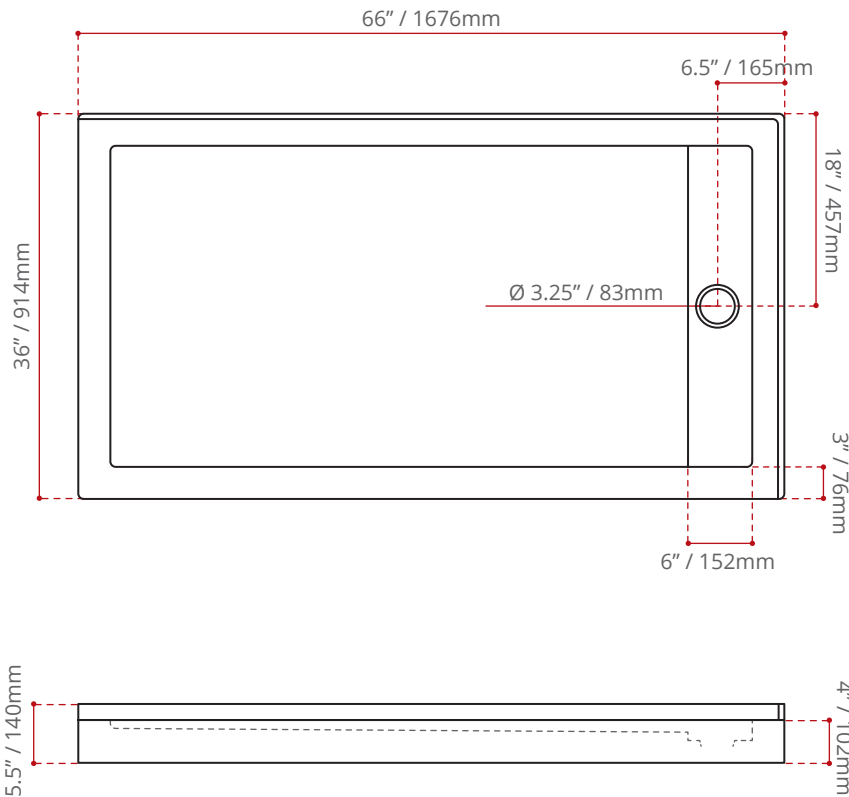

**DRAIN WILL BE OPPOSITE SIDE FROM THRESHOLD**

### DESCRIPTION:

- High gloss / Crack-resistant acrylic.
- Left / Right hand entry.
- White Linear drain cover included.
- Made in Canada.
- Complies with CSA & IAPMO standards.

### SHIPPING DIMENSIONS

68 x 38 x 8" / 1727 x 965 x 203mm

### GROSS WEIGHT

TBA

Measurements may vary ±5mm  
- Diagram NOT to scale -