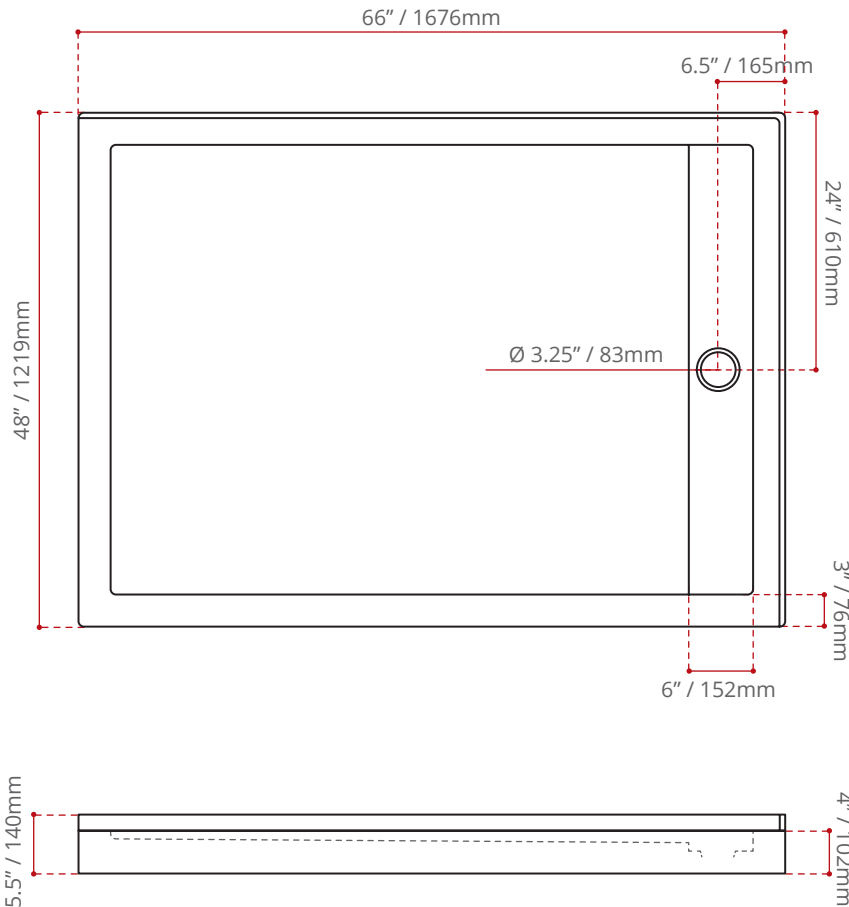

DESCRIPTION:

- High gloss / Crack-resistant acrylic.
- Left / Right hand entry.
- White Linear drain cover included.
- Made in Canada.
- Complies with CSA & IAPMO standards.

AVAILABLE COLOURS:

- White (Default).
- Black.
- Biscuit.

AVAILABLE OPTIONS:

- Texture Bottom.

DRAIN WILL BE OPPOSITE SIDE FROM THRESHOLD

Colour Me **SERIES**

SHIPPING DIMENSIONS

68 x 50 x 8" / 1727 x 1270 x 203mm

NET WEIGHT

TBA

GROSS WEIGHT

TBA

Measurements may vary ±5mm
- Diagram NOT to scale -