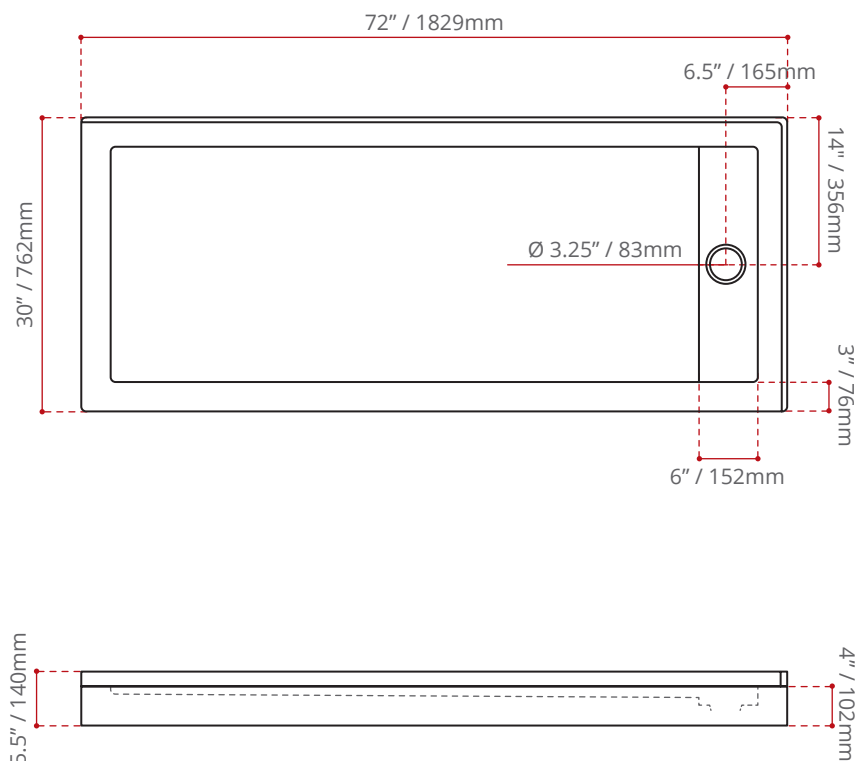

DRAIN WILL BE OPPOSITE SIDE FROM THRESHOLD

DESCRIPTION:

- High gloss / Crack-resistant acrylic.
- Left / Right hand entry.
- White Linear drain cover included.
- Made in Canada.
- Complies with CSA & IAPMO standards.

AVAILABLE COLOURS:

- White (Default).
- Black.
- Biscuit.

AVAILABLE OPTIONS:

- Texture Bottom.

Colour Me **SERIES**

SHIPPING DIMENSIONS

74 x 32 x 8" / 1880 x 813 x 203mm

NET WEIGHT

TBA

GROSS WEIGHT

TBA

Measurements may vary ± 5mm
- Diagram NOT to scale -