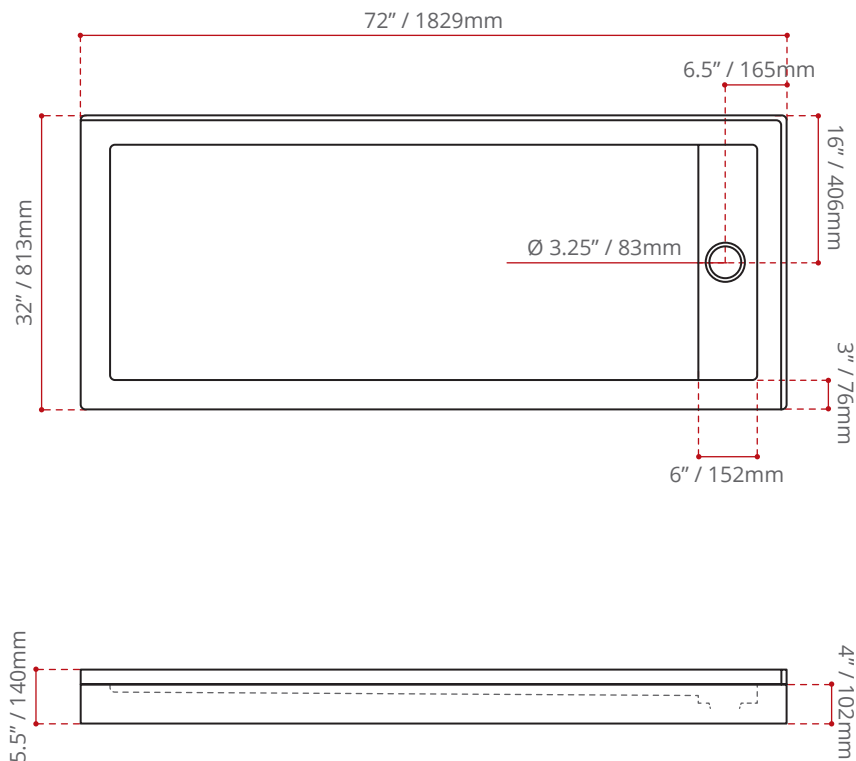

DRAIN WILL BE OPPOSITE SIDE FROM THRESHOLD

DESCRIPTION:

- High gloss / Crack-resistant acrylic.
- Left / Right hand entry.
- White Linear drain cover included.
- Made in Canada.
- Complies with CSA & IAPMO standards.

AVAILABLE COLOURS:

- White (Default).
- Black.
- Biscuit.

AVAILABLE OPTIONS:

- Texture Bottom.

Colour Me **SERIES**

SHIPPING DIMENSIONS

74 x 34 x 8" / 1880 x 864 x 203mm

NET WEIGHT

TBA

GROSS WEIGHT

TBA

Measurements may vary ± 5mm
- Diagram NOT to scale -