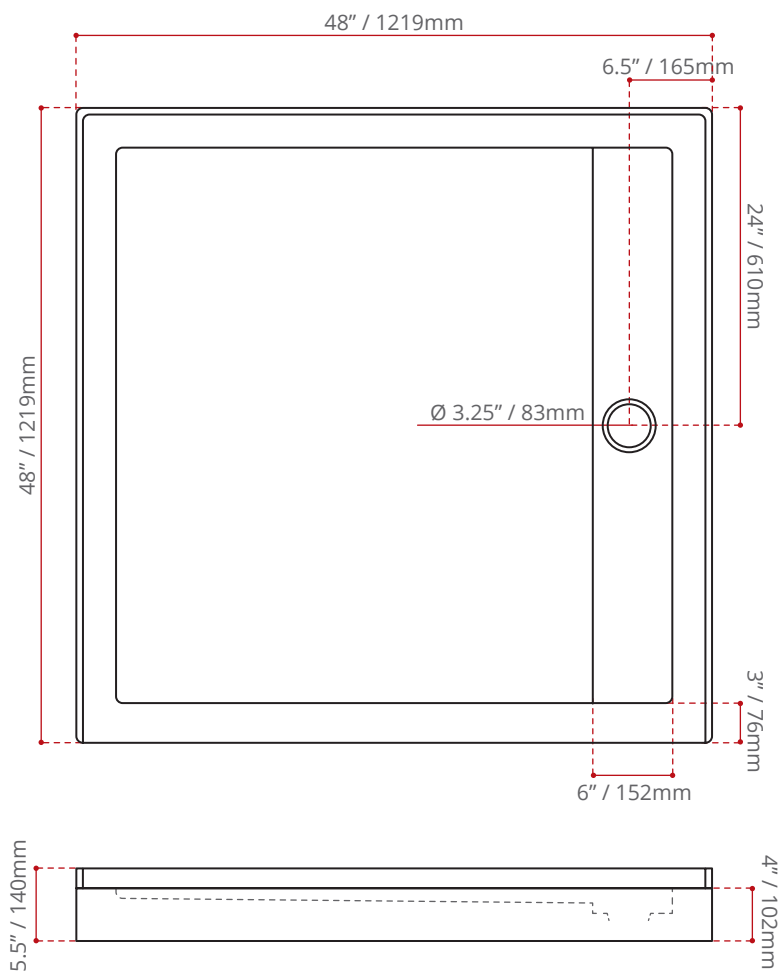

DESCRIPTION:

- High gloss / Crack-resistant acrylic.
- Left / Right hand linear drain cover.
- White Linear drain cover included.
- Made in Canada.
- Complies with CSA & IAPMO standards.

AVAILABLE COLOURS:

- White (Default).
- Black.
- Biscuit.

AVAILABLE OPTIONS:

- Texture Bottom.

Colour Me **SERIES**

SHIPPING DIMENSIONS

50 x 50 x 8" / 1270 x 1270 x 203mm

NET WEIGHT

TBA

GROSS WEIGHT

TBA

Measurements may vary ±5mm
- Diagram NOT to scale -