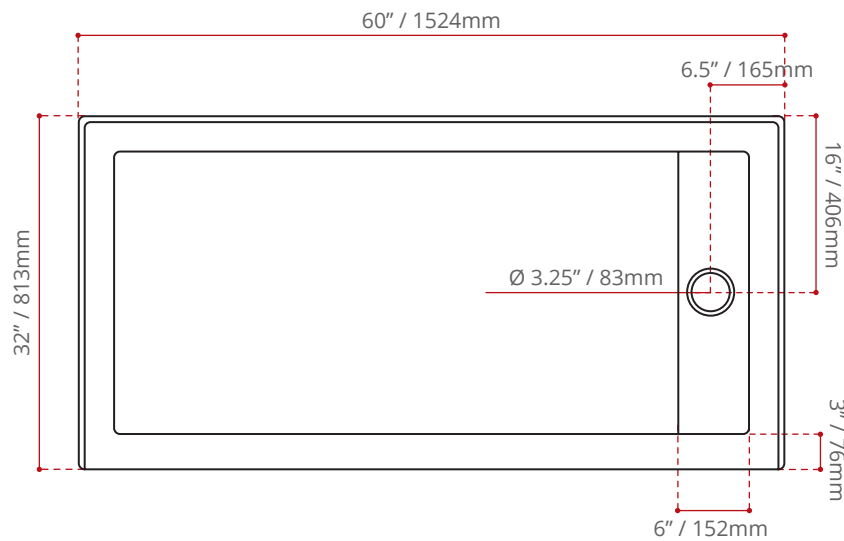

### SHIPPING DIMENSIONS

62 x 34 x 8" / 1575 x 864 x 203mm

### GROSS WEIGHT

TBA

Measurements may vary  $\pm$  5mm  
- Diagram NOT to scale -