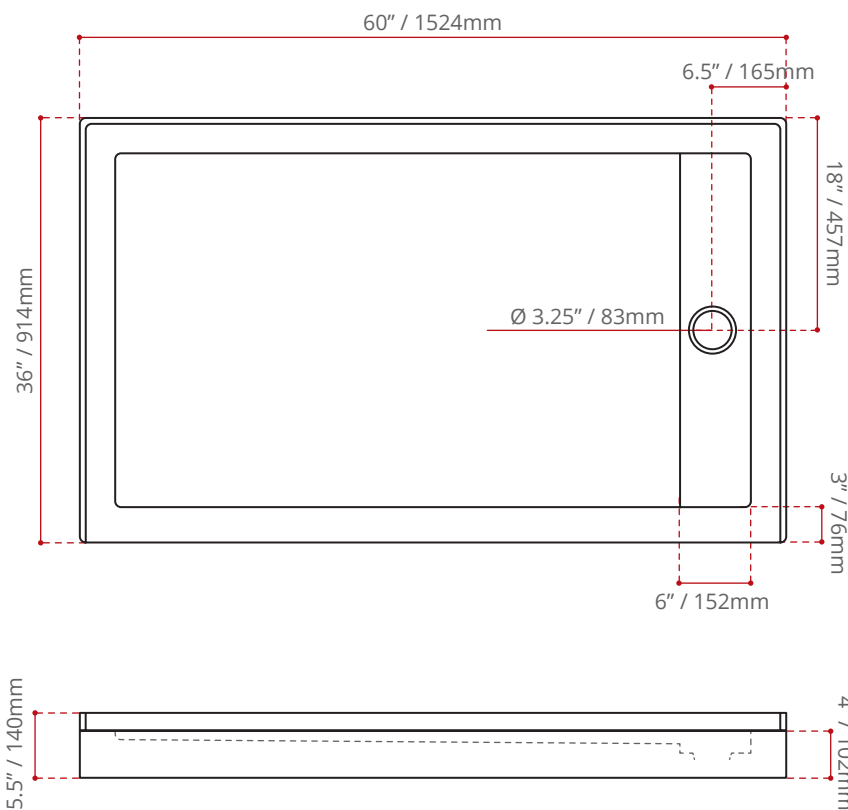

### SHIPPING DIMENSIONS

62 x 38 x 8" / 1575 x 965 x 203mm

### GROSS WEIGHT

TBA

Measurements may vary ±5mm  
- Diagram NOT to scale -