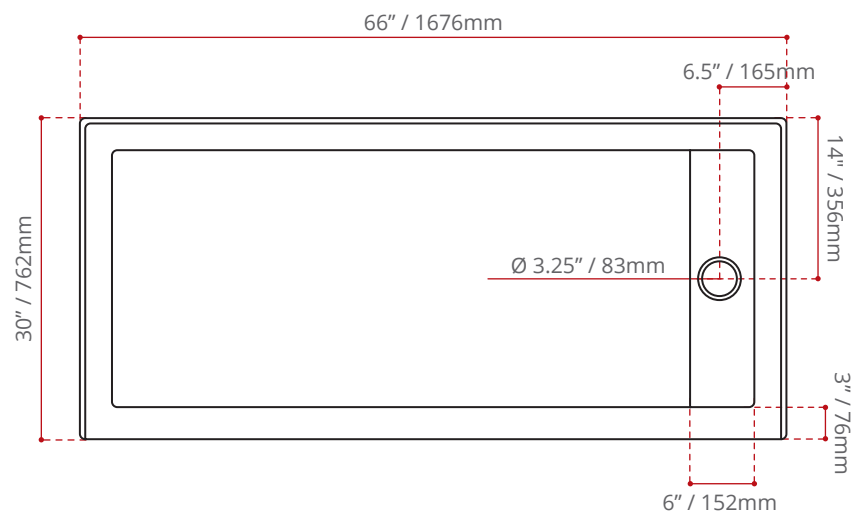

DESCRIPTION:

- High gloss / Crack-resistant acrylic.
- Left / Right hand linear drain cover.
- White Linear drain cover included.
- Made in Canada.
- Complies with CSA & IAPMO standards.

AVAILABLE COLOURS:

- White (Default).
- Black.
- Biscuit.

AVAILABLE OPTIONS:

- Texture Bottom.

Colour Me **SERIES**

SHIPPING DIMENSIONS

68 x 32 x 8" / 1727 x 813 x 203mm

NET WEIGHT

TBA

GROSS WEIGHT

TBA

Measurements may vary \pm 5mm
- Diagram NOT to scale -