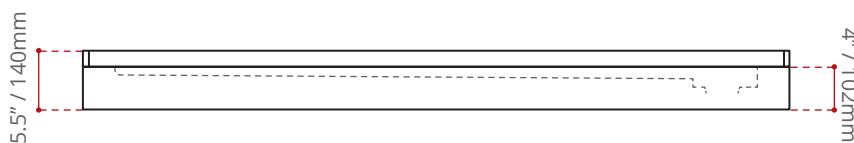

- White (Default).
- Black.
- Biscuit.

AVAILABLE OPTIONS:

- Texture Bottom.

Colour Me **SERIES**

SHIPPING DIMENSIONS

68 x 32 x 8" / 1727 x 813 x 203mm

NET WEIGHT

TBA

GROSS WEIGHT

TBA

Measurements may vary \pm 5mm
- Diagram NOT to scale -