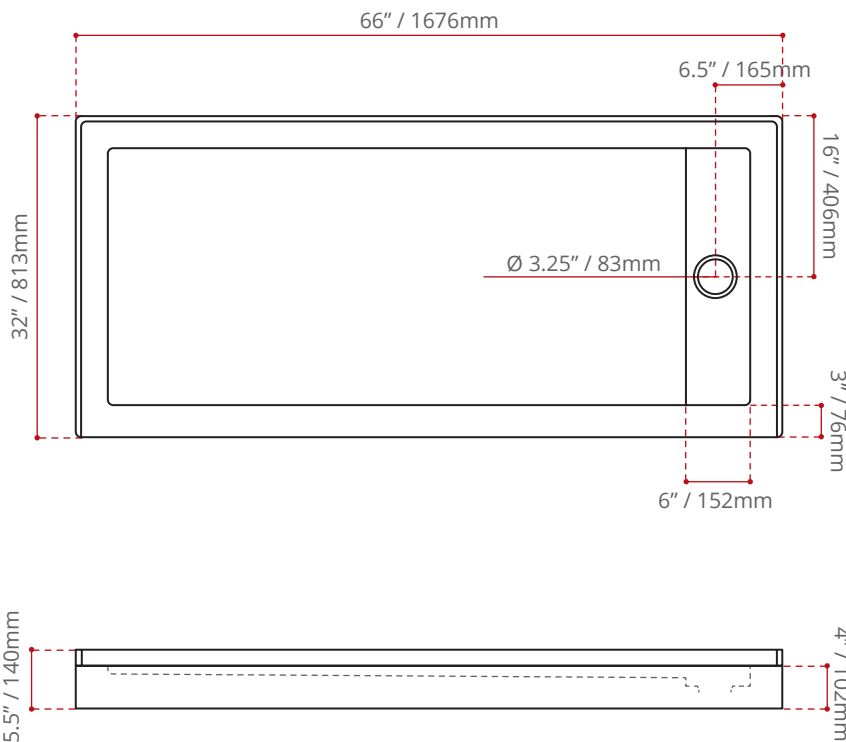

DESCRIPTION:

- High gloss / Crack-resistant acrylic.
- Left / Right hand linear drain cover.
- White Linear drain cover included.
- Made in Canada.
- Complies with CSA & IAPMO standards.

AVAILABLE COLOURS:

- White (Default).
- Black.
- Biscuit.

AVAILABLE OPTIONS:

- Texture Bottom.

Colour Me **SERIES**

SHIPPING DIMENSIONS

68 x 34 x 8" / 1727 x 864 x 203mm

NET WEIGHT

TBA

GROSS WEIGHT

TBA

Measurements may vary ±5mm
- Diagram NOT to scale -