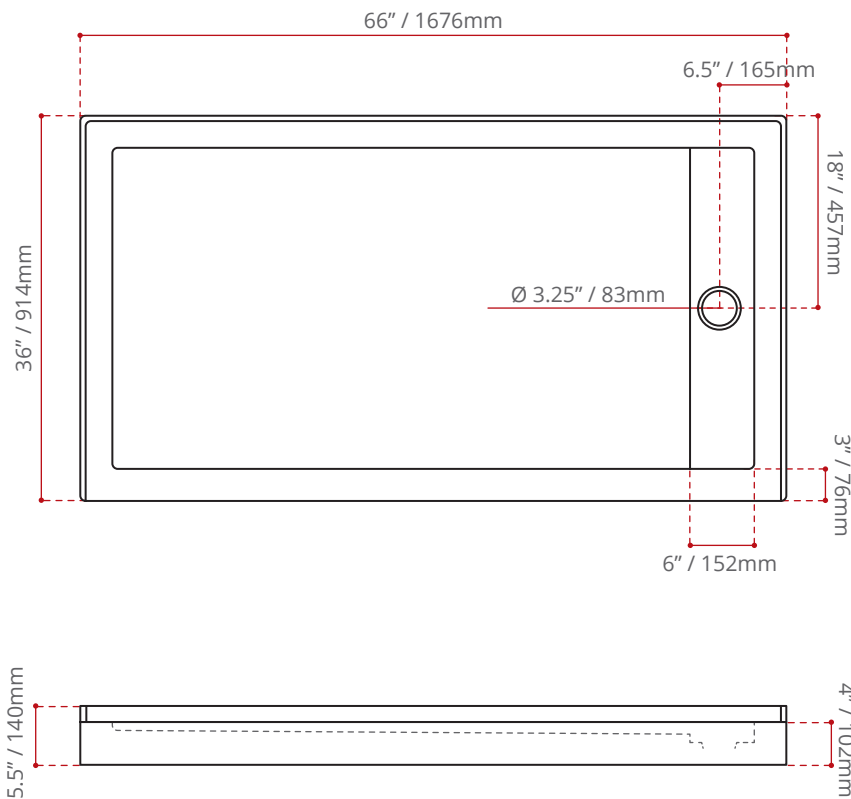

DESCRIPTION:

- High gloss / Crack-resistant acrylic.
- Left / Right hand linear drain cover.
- White Linear drain cover included.
- Made in Canada.
- Complies with CSA & IAPMO standards.

AVAILABLE COLOURS:

- White (Default).
- Black.
- Biscuit.

AVAILABLE OPTIONS:

- Texture Bottom.

Colour Me **SERIES**

SHIPPING DIMENSIONS

68 x 38 x 8" / 1727 x 965 x 203mm

NET WEIGHT

TBA

GROSS WEIGHT

TBA

Measurements may vary ±5mm
- Diagram NOT to scale -