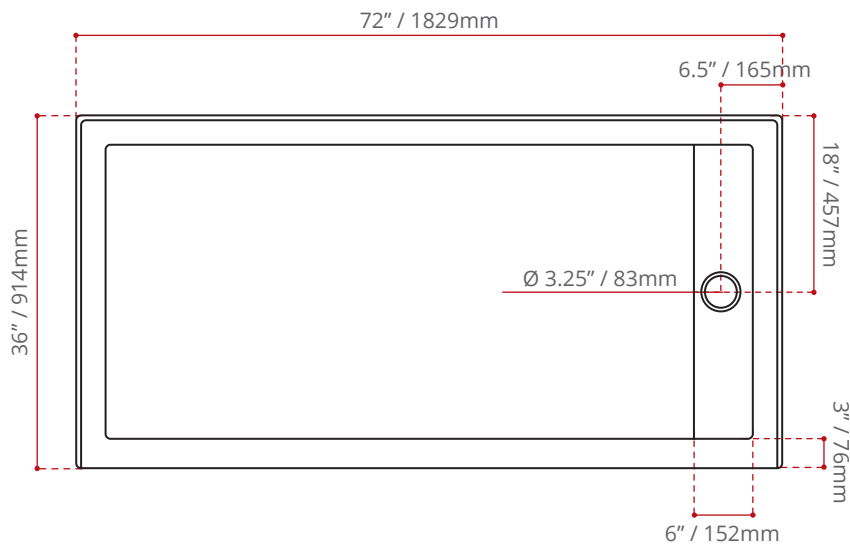

**DESCRIPTION:**

- High gloss / Crack-resistant acrylic.
- Left / Right hand linear drain cover.
- White Linear drain cover included.
- Made in Canada.
- Complies with CSA & IAPMO standards.

**AVAILABLE COLOURS:**

- White (Default).
- Black.
- Biscuit.

**AVAILABLE OPTIONS:**

- Texture Bottom.

*Colour Me* **SERIES**

**SHIPPING DIMENSIONS**

74 x 38 x 8" / 1880 x 965 x 203mm

**NET WEIGHT**

TBA

**GROSS WEIGHT**

TBA

Measurements may vary  $\pm$  5mm  
- Diagram NOT to scale -