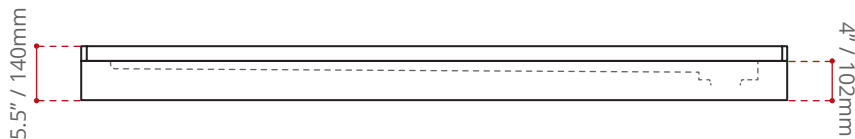

- White (Default).
- Black.
- Biscuit.

**AVAILABLE OPTIONS:**

- Texture Bottom.

*Colour Me* **SERIES**

**SHIPPING DIMENSIONS**

74 x 38 x 8" / 1880 x 965 x 203mm

**NET WEIGHT**

TBA

**GROSS WEIGHT**

TBA

Measurements may vary  $\pm$  5mm  
- Diagram NOT to scale -