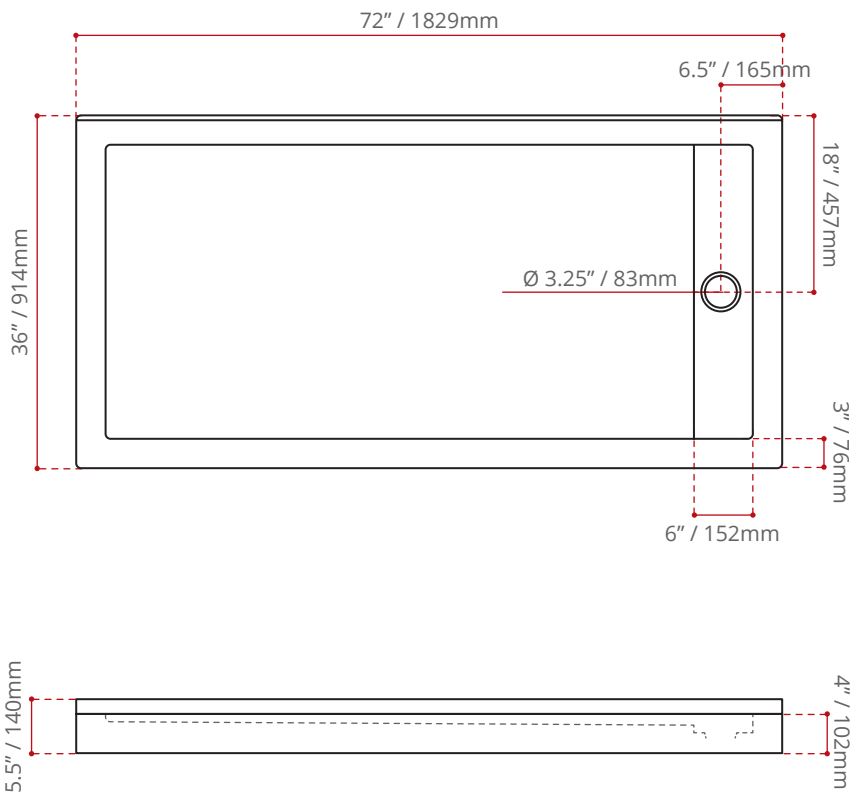

DESCRIPTION:

- High gloss / Crack-resistant acrylic.
- Left / Right hand linear drain cover.
- White Linear drain cover included.
- Made in Canada.
- Complies with CSA & IAPMO standards.

AVAILABLE COLOURS:

- White (Default).
- Black.
- Biscuit.

AVAILABLE OPTIONS:

- Texture Bottom.

Colour Me **SERIES**

SHIPPING DIMENSIONS

74 x 38 x 8" / 1880 x 965 x 203mm

NET WEIGHT

TBA

GROSS WEIGHT

TBA

Measurements may vary \pm 5mm
- Diagram NOT to scale -