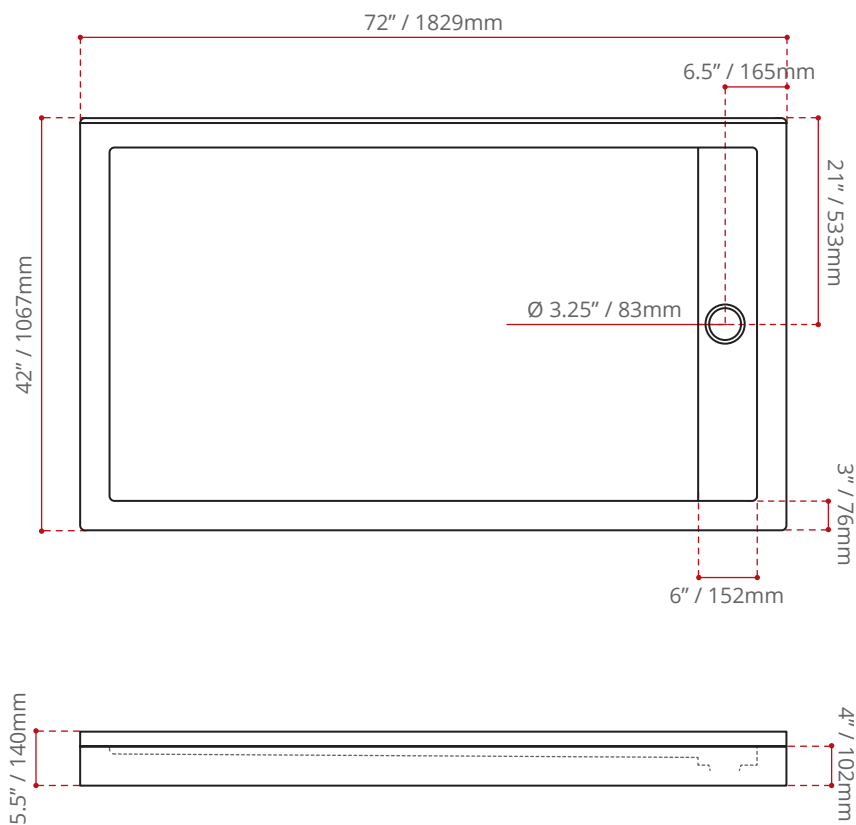

DESCRIPTION:

- High gloss / Crack-resistant acrylic.
- Left / Right hand linear drain cover.
- White Linear drain cover included.
- Made in Canada.
- Complies with CSA & IAPMO standards.

AVAILABLE COLOURS:

- White (Default).
- Black.
- Biscuit.

AVAILABLE OPTIONS:

- Texture Bottom.

Colour Me **SERIES**

SHIPPING DIMENSIONS

74 x 44 x 8" / 1880 x 1118 x 203mm

NET WEIGHT

TBA

GROSS WEIGHT

TBA

Measurements may vary \pm 5mm
- Diagram NOT to scale -