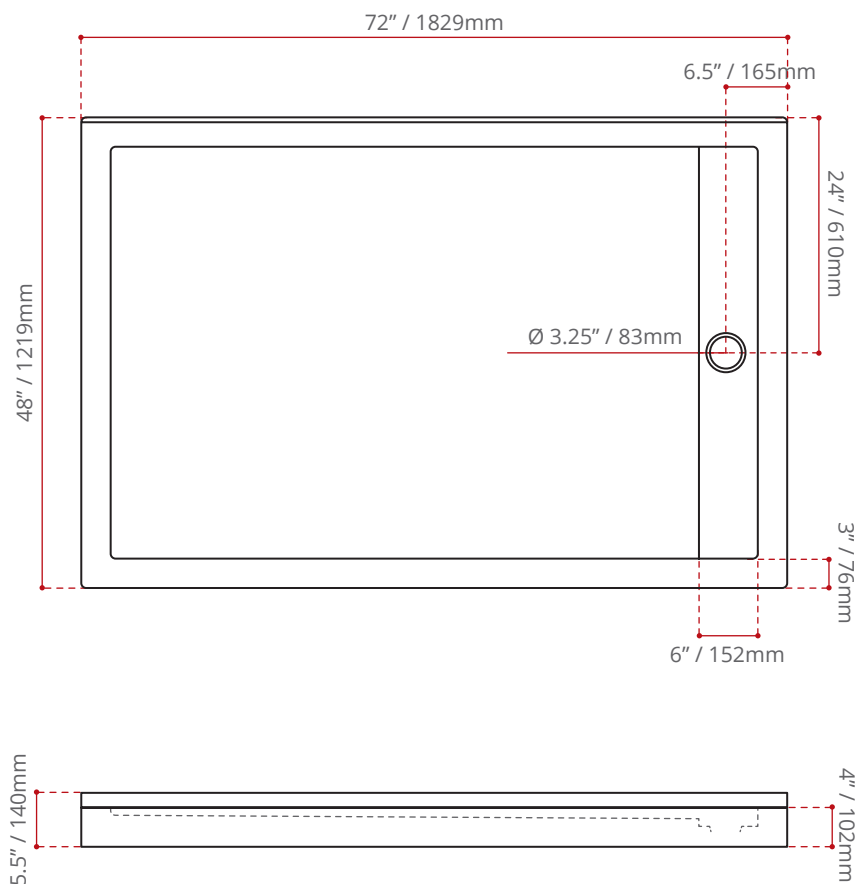

### DESCRIPTION:

- High gloss / Crack-resistant acrylic.
- Left / Right hand linear drain cover.
- White Linear drain cover included.
- Made in Canada.
- Complies with CSA & IAPMO standards.

### SHIPPING DIMENSIONS

74 x 50 x 8" / 1880 x 1270 x 203mm

### GROSS WEIGHT

TBA

Measurements may vary  $\pm$  5mm  
- Diagram NOT to scale -