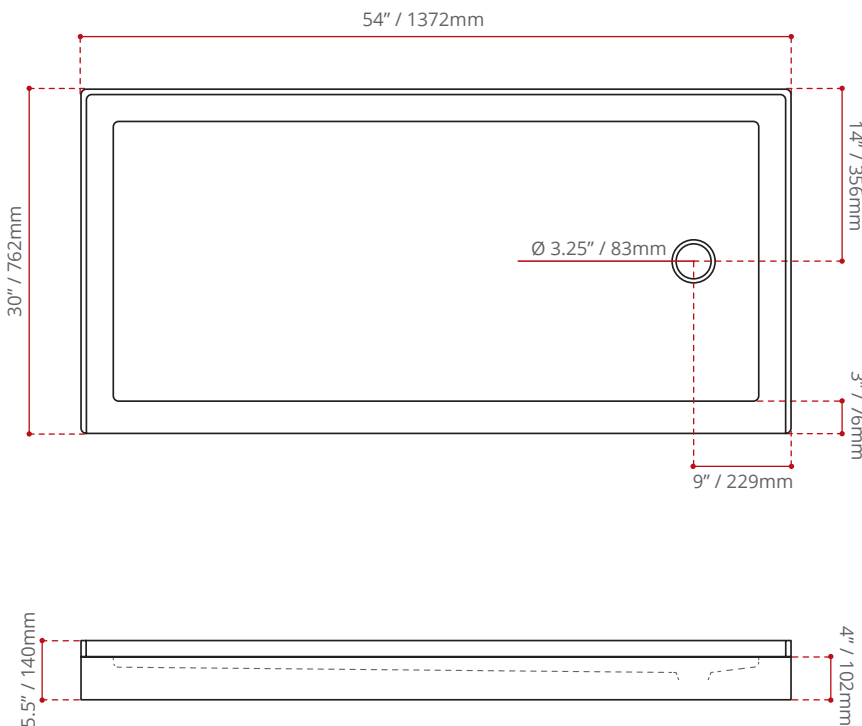

DESCRIPTION:

- Offset Drain (Left or Right).
- High gloss / Crack-resistant acrylic.
- Made in Canada.
- Complies with CSA & IAPMO standards.

AVAILABLE COLOURS:

- White (Default).
- Black.
- Biscuit.

AVAILABLE OPTIONS:

- Texture Bottom.

SHIPPING DIMENSIONS

56 x 32 x 7" / 1422 x 813 x 178mm

NET WEIGHT

TBA

GROSS WEIGHT

TBA

Measurements may vary ± 5mm
- Diagram NOT to scale -