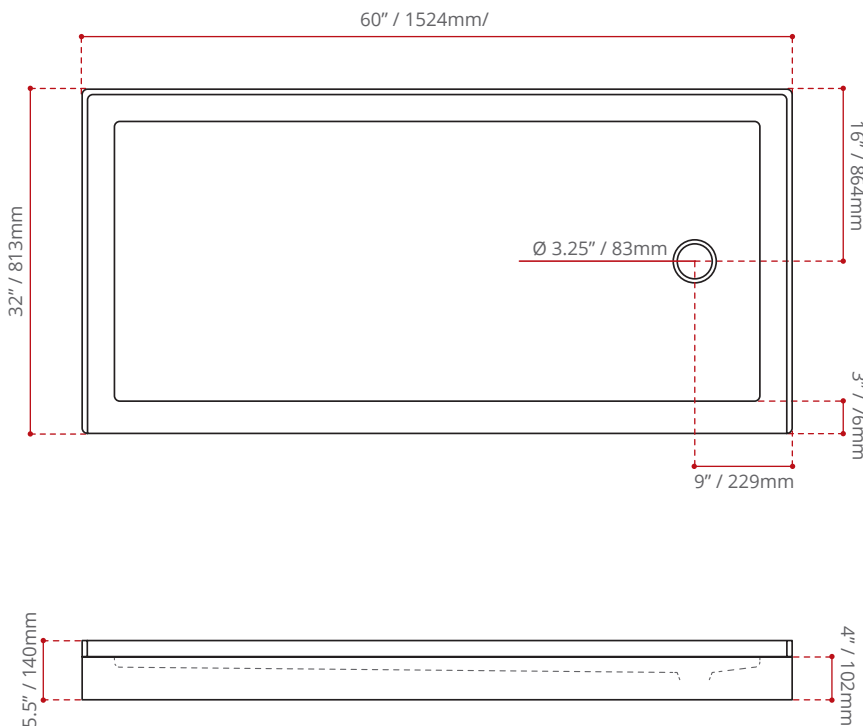

DESCRIPTION:

- Offset Drain (Left or Right).
- High gloss / Crack-resistant acrylic.
- Made in Canada.
- Complies with CSA & IAPMO standards.

AVAILABLE COLOURS:

- White (Default).
- Black.
- Biscuit.

AVAILABLE OPTIONS:

- Texture Bottom.

SHIPPING DIMENSIONS

62 x 34 x 7" / 1575 x 864 x 178mm

NET WEIGHT

TBA

GROSS WEIGHT

TBA

Measurements may vary \pm 5mm
- Diagram NOT to scale -