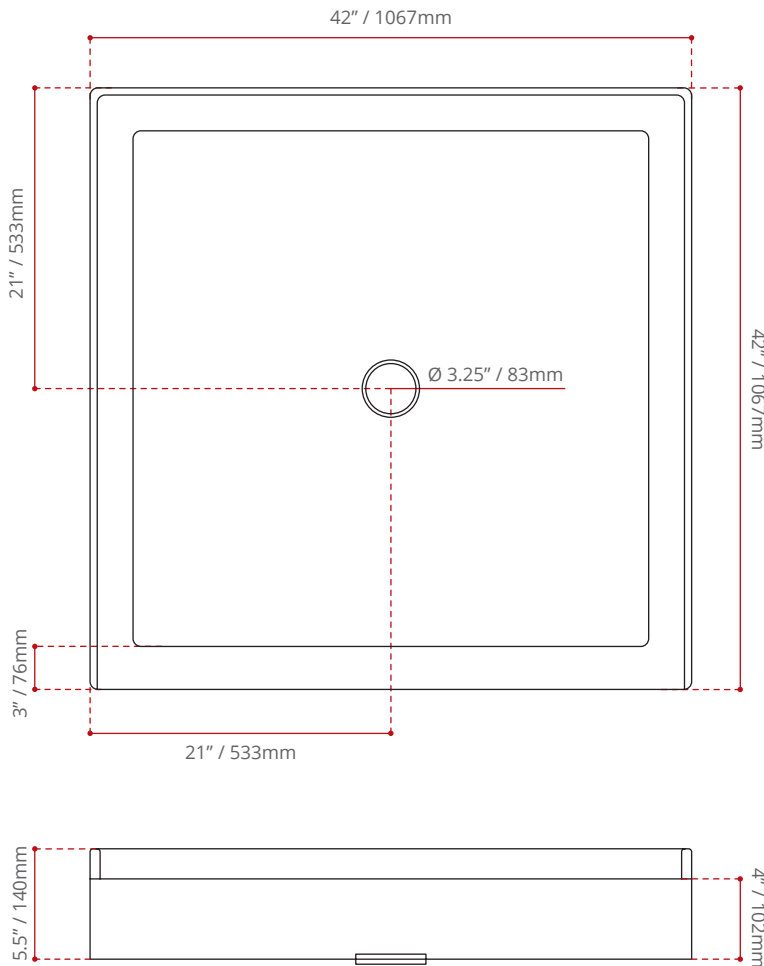

DESCRIPTION:

- Centred Drain.
- High gloss / Crack-resistant acrylic.
- Made in Canada.
- Complies with CSA & IAPMO standards.

AVAILABLE COLOURS:

- White (Default).
- Black.
- Biscuit.

AVAILABLE OPTIONS:

- Texture Bottom.

SHIPPING DIMENSIONS

44 x 44 x 7" / 1118 x 1118 x 178mm

NET WEIGHT

TBA

GROSS WEIGHT

TBA

Measurements may vary ±5mm
- Diagram NOT to scale -