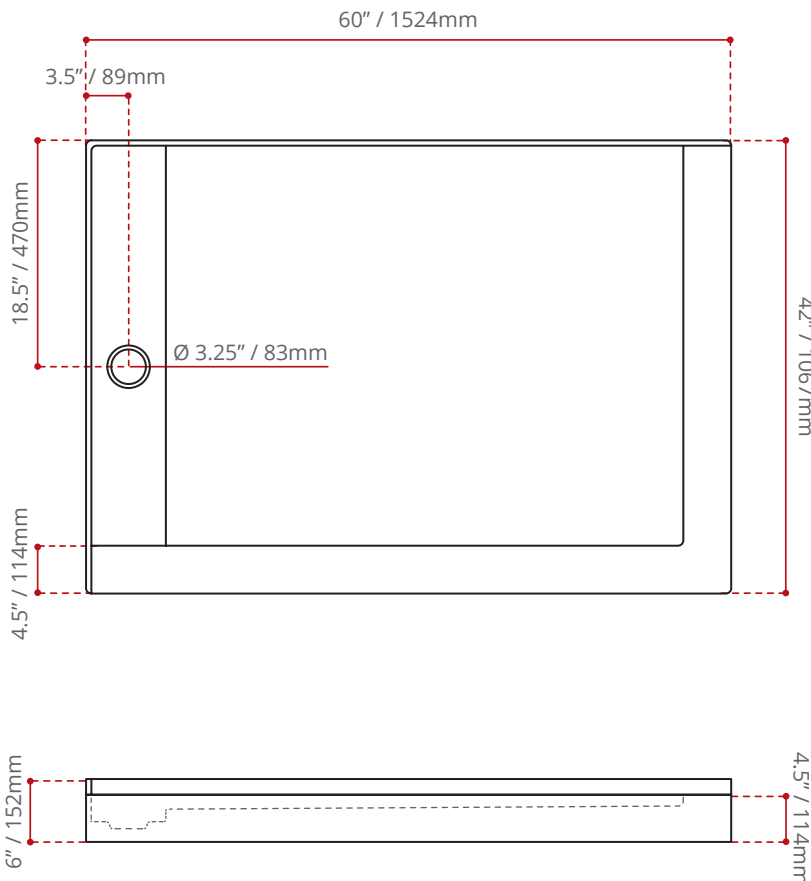

**THRESHOLD/OPENING WILL ALWAYS BE OPPOSITE SIDE FROM THE DRAIN**

**DESCRIPTION:**

- Sanded acrylic ready for tiling.
- Double threshold / opening.
- Left / Right hand drain location.
- White linear drain cover included.
- Made in Canada.
- Complies with CSA & IAPMO standards.

ColourMe **SERIES**

**SHIPPING DIMENSIONS**

62 x 44 x 9" / 1575 x 1118 x 229mm

**NET WEIGHT**

TBA

**GROSS WEIGHT**

TBA

Measurements may vary ±5mm  
- Diagram NOT to scale -